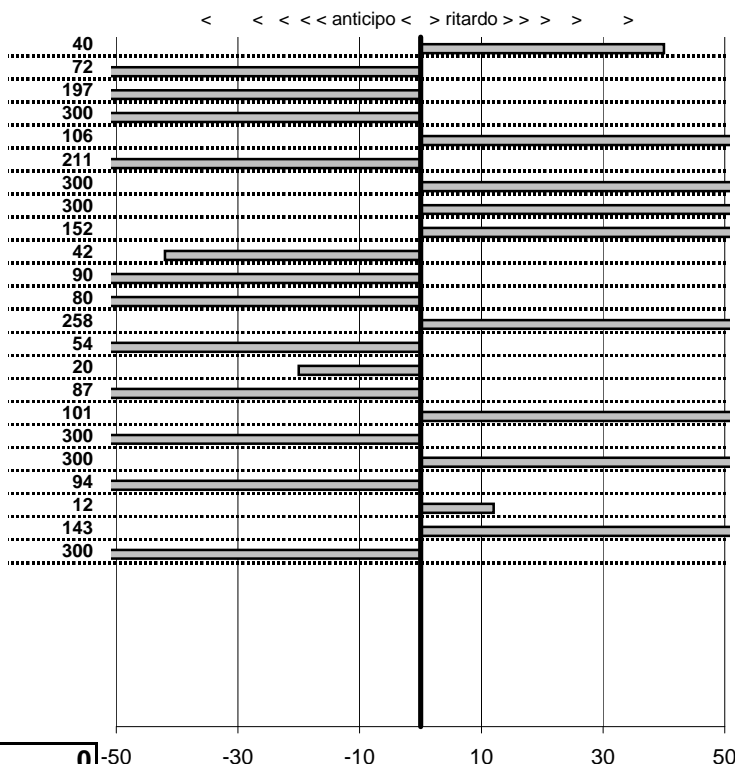

tempi e classifiche disponibili su www.cronoviterbo.net

- Cronologi - Penalità - Statistiche -

COSCIA M.
GOLG CABRIO

19

43 in classifica

prova	t.imposto	start	stop	t.netto
PA50-Leonessa 1	0:00:07,00	10:48:13,83	10:48:21,23	0:00:07,40
PA51-Leonessa 2	0:00:06,00	10:48:21,23	10:48:26,51	0:00:05,28
PA52-Leonessa 3	0:00:07,00	10:48:26,51	10:48:31,54	0:00:05,03
PA53-Vallolina 1	0:02:58,00	10:48:31,54	10:51:21,64	0:02:50,10
PA54-Vallolina 2	0:00:05,00	10:51:21,64	10:51:27,70	0:00:06,06
PA55-Vallolina 3	0:00:07,00	10:51:27,70	10:51:32,59	0:00:04,89
PA56-Vallolina 4	0:00:07,00	10:51:32,59	10:51:42,80	0:00:10,21
PA57-Campostella 1	0:09:29,00	10:51:42,80	11:01:19,10	0:09:36,30
PA58-Campostella 2	0:00:05,00	11:01:19,10	11:01:25,62	0:00:06,52
PA59-Campostella 3	0:00:05,00	11:01:25,62	11:01:30,20	0:00:04,58
PA60-Campostella 4	0:00:05,00	11:01:30,20	11:01:34,30	0:00:04,10
PA61-Piazzale Malga 1	0:21:59,00	11:01:34,30	11:23:32,50	0:21:58,20
PA62-Piazzale Malga 2	0:00:06,00	11:23:32,50	11:23:41,08	0:00:08,58
PA63-Piazzale Malga 3	0:00:05,00	11:23:41,08	11:23:45,54	0:00:04,46
PA64-Piazzale Malga 4	0:00:05,00	11:23:45,54	11:23:50,34	0:00:04,80
PA65-Campoforogna 1	0:03:59,00	11:23:50,34	11:27:48,47	0:03:58,13
PA66-Campoforogna 2	0:00:06,00	11:27:48,47	11:27:55,48	0:00:07,01
PA67-Campoforogna 3	0:00:10,00	11:27:55,48	11:28:01,69	0:00:06,21
PA68-Campoforogna 4	0:00:06,00	11:28:01,69	11:28:10,92	0:00:09,23
PA69-Pian di Valli 1	0:02:00,00	11:28:10,92	11:30:09,98	0:01:59,06
PA70-Pian di Valli 2	0:00:10,00	11:30:09,98	11:30:20,10	0:00:10,12
PA71-Pian di Valli 3	0:00:06,00	11:30:20,10	11:30:27,53	0:00:07,43
PA72-Pian di Valli 4	0:00:09,00	11:30:27,53	11:30:33,25	0:00:05,72