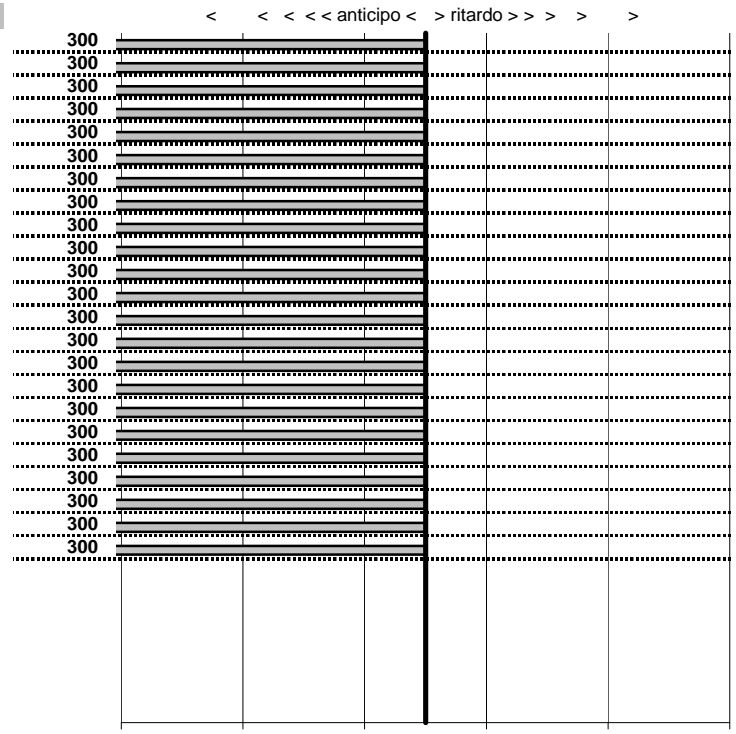

tempi e classifiche disponibili su www.cronoviterbo.net

- Cronologi - Penalità - Statistiche -

TADDEI A.
CADILLAC ELDORADO

58

54 in classifica

prova	t.imposto	start	stop	t.netto
PA50-Leonessa 1	0:00:07,00	00:00:00,00	00:00:00,00	0:00:00,00
PA51-Leonessa 2	0:00:06,00	00:00:00,00	00:00:00,00	0:00:00,00
PA52-Leonessa 3	0:00:07,00	00:00:00,00	00:00:00,00	0:00:00,00
PA53-Vallolina 1	0:02:58,00	00:00:00,00	00:00:00,00	0:00:00,00
PA54-Vallolina 2	0:00:05,00	00:00:00,00	00:00:00,00	0:00:00,00
PA55-Vallolina 3	0:00:07,00	00:00:00,00	00:00:00,00	0:00:00,00
PA56-Vallolina 4	0:00:07,00	00:00:00,00	00:00:00,00	0:00:00,00
PA57-Campostella 1	0:09:29,00	00:00:00,00	00:00:00,00	0:00:00,00
PA58-Campostella 2	0:00:05,00	00:00:00,00	00:00:00,00	0:00:00,00
PA59-Campostella 3	0:00:05,00	00:00:00,00	00:00:00,00	0:00:00,00
PA60-Campostella 4	0:00:05,00	00:00:00,00	00:00:00,00	0:00:00,00
PA61-Piazzale Malga 1	0:21:59,00	00:00:00,00	00:00:00,00	0:00:00,00
PA62-Piazzale Malga 2	0:00:06,00	00:00:00,00	00:00:00,00	0:00:00,00
PA63-Piazzale Malga 3	0:00:05,00	00:00:00,00	00:00:00,00	0:00:00,00
PA64-Piazzale Malga 4	0:00:05,00	00:00:00,00	00:00:00,00	0:00:00,00
PA65-Campoforogna 1	0:03:59,00	00:00:00,00	00:00:00,00	0:00:00,00
PA66-Campoforogna 2	0:00:06,00	00:00:00,00	00:00:00,00	0:00:00,00
PA67-Campoforogna 3	0:00:10,00	00:00:00,00	00:00:00,00	0:00:00,00
PA68-Campoforogna 4	0:00:06,00	00:00:00,00	00:00:00,00	0:00:00,00
PA69-Pian di Valli 1	0:02:00,00	00:00:00,00	00:00:00,00	0:00:00,00
PA70-Pian di Valli 2	0:00:10,00	00:00:00,00	00:00:00,00	0:00:00,00
PA71-Pian di Valli 3	0:00:06,00	00:00:00,00	00:00:00,00	0:00:00,00
PA72-Pian di Valli 4	0:00:09,00	00:00:00,00	00:00:00,00	0:00:00,00