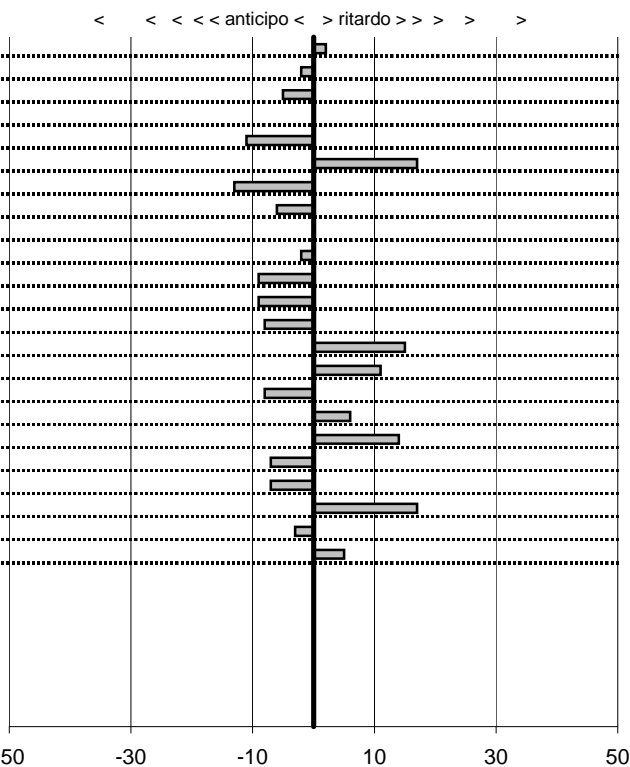

prova	t.imposto	start	stop	t.netto
PA50-Leonessa 1	0:00:07,00	10:45:14,83	10:45:21,85	0:00:07,02
PA51-Leonessa 2	0:00:06,00	10:45:21,85	10:45:27,83	0:00:05,98
PA52-Leonessa 3	0:00:07,00	10:45:27,83	10:45:34,78	0:00:06,95
PA53-Vallolina 1	0:02:58,00	10:45:34,78	10:48:32,78	0:02:58,00
PA54-Vallolina 2	0:00:05,00	10:48:32,78	10:48:37,67	0:00:04,89
PA55-Vallolina 3	0:00:07,00	10:48:37,67	10:48:44,84	0:00:07,17
PA56-Vallolina 4	0:00:07,00	10:48:44,84	10:48:51,71	0:00:06,87
PA57-Campostella 1	0:09:29,00	10:48:51,71	10:58:20,65	0:09:28,94
PA58-Campostella 2	0:00:05,00	10:58:20,65	10:58:25,65	0:00:05,00
PA59-Campostella 3	0:00:05,00	10:58:25,65	10:58:30,63	0:00:04,98
PA60-Campostella 4	0:00:05,00	10:58:30,63	10:58:35,54	0:00:04,91
PA61-Piazzale Malga 1	0:21:59,00	10:58:35,54	11:20:34,45	0:21:58,91
PA62-Piazzale Malga 2	0:00:06,00	11:20:34,45	11:20:40,37	0:00:05,92
PA63-Piazzale Malga 3	0:00:05,00	11:20:40,37	11:20:45,52	0:00:05,15
PA64-Piazzale Malga 4	0:00:05,00	11:20:45,52	11:20:50,63	0:00:05,11
PA65-Campoforogna 1	0:03:59,00	11:20:50,63	11:24:49,55	0:03:58,92
PA66-Campoforogna 2	0:00:06,00	11:24:49,55	11:24:55,61	0:00:06,06
PA67-Campoforogna 3	0:00:10,00	11:24:55,61	11:25:05,75	0:00:10,14
PA68-Campoforogna 4	0:00:06,00	11:25:05,75	11:25:11,68	0:00:05,93
PA69-Pian di Valli 1	0:02:00,00	11:25:11,68	11:27:11,61	0:01:59,93
PA70-Pian di Valli 2	0:00:10,00	11:27:11,61	11:27:21,78	0:00:10,17
PA71-Pian di Valli 3	0:00:06,00	11:27:21,78	11:27:27,75	0:00:05,97
PA72-Pian di Valli 4	0:00:09,00	11:27:27,75	11:27:36,80	0:00:09,05

SOMMA PENALITA' 676
MEDIA PENALITA' 9,4

ALTRE PENALITA' 0
TOTALE PENALITA' 676

Elaborazione dati a cura di CRONOVITERBO