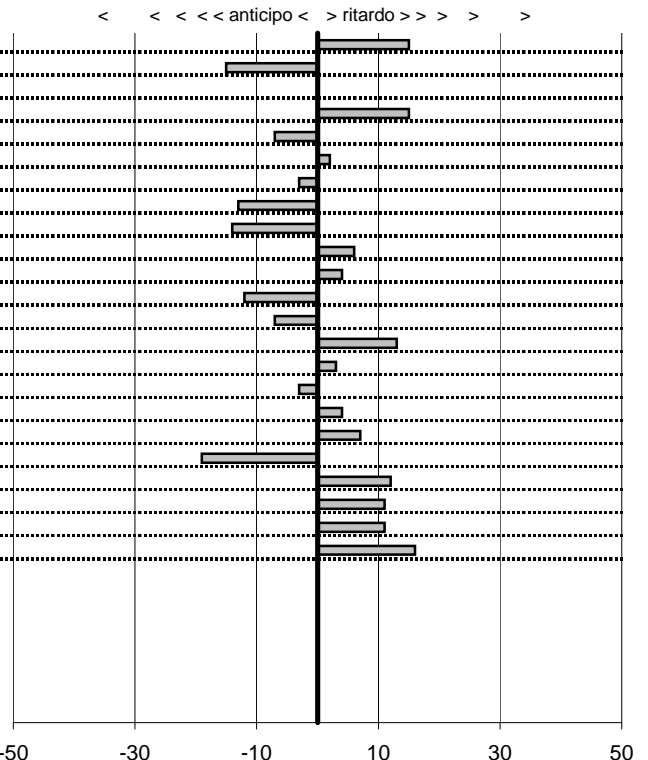

tempi e classifiche disponibili su www.cronoviterbo.net

- Cronologi - Penalità - Statistiche -

PAOLETTI F.
LANCIA BETA MONTECARLO

35

4 in classifica

prova	t.imposto	start	stop	t.netto
PA50-Leonessa 1	0:00:07,00	11:04:24,31	11:04:31,46	0:00:07,15
PA51-Leonessa 2	0:00:06,00	11:04:31,46	11:04:37,31	0:00:05,85
PA52-Leonessa 3	0:00:07,00	11:04:37,31	11:04:44,31	0:00:07,00
PA53-Vallolina 1	0:02:58,00	11:04:44,31	11:07:42,46	0:02:58,15
PA54-Vallolina 2	0:00:05,00	11:07:42,46	11:07:47,39	0:00:04,93
PA55-Vallolina 3	0:00:07,00	11:07:47,39	11:07:54,41	0:00:07,02
PA56-Vallolina 4	0:00:07,00	11:07:54,41	11:08:01,38	0:00:06,97
PA57-Campostella 1	0:09:29,00	11:08:01,38	11:17:30,25	0:09:28,87
PA58-Campostella 2	0:00:05,00	11:17:30,25	11:17:35,11	0:00:04,86
PA59-Campostella 3	0:00:05,00	11:17:35,11	11:17:40,17	0:00:05,06
PA60-Campostella 4	0:00:05,00	11:17:40,17	11:17:45,21	0:00:05,04
PA61-Piazzale Malga 1	0:21:59,00	11:17:45,21	11:39:44,09	0:21:58,88
PA62-Piazzale Malga 2	0:00:06,00	11:39:44,09	11:39:50,02	0:00:05,93
PA63-Piazzale Malga 3	0:00:05,00	11:39:50,02	11:39:55,15	0:00:05,13
PA64-Piazzale Malga 4	0:00:05,00	11:39:55,15	11:40:00,18	0:00:05,03
PA65-Campoforogna 1	0:03:59,00	11:40:00,18	11:43:59,15	0:03:58,97
PA66-Campoforogna 2	0:00:06,00	11:43:59,15	11:44:05,19	0:00:06,04
PA67-Campoforogna 3	0:00:10,00	11:44:05,19	11:44:15,26	0:00:10,07
PA68-Campoforogna 4	0:00:06,00	11:44:15,26	11:44:21,07	0:00:05,81
PA69-Pian di Valli 1	0:02:00,00	11:44:21,07	11:46:21,19	0:02:00,12
PA70-Pian di Valli 2	0:00:10,00	11:46:21,19	11:46:31,30	0:00:10,11
PA71-Pian di Valli 3	0:00:06,00	11:46:31,30	11:46:37,41	0:00:06,11
PA72-Pian di Valli 4	0:00:09,00	11:46:37,41	11:46:46,57	0:00:09,16