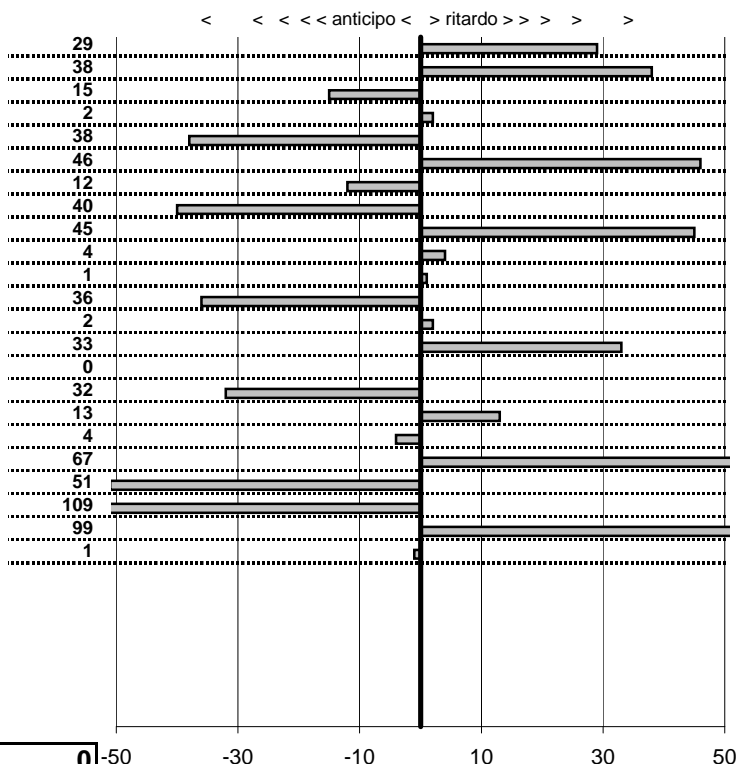

tempi e classifiche disponibili su www.cronoviterbo.net

- Cronologi - Penalità - Statistiche -

MARI M.
 DELTA MARTINI 6

41

23 in classifica

prova	t.imposto	start	stop	t.netto
PA50-Leonessa 1	0:00:07,00	11:10:13,61	11:10:20,90	0:00:07,29
PA51-Leonessa 2	0:00:06,00	11:10:20,90	11:10:27,28	0:00:06,38
PA52-Leonessa 3	0:00:07,00	11:10:27,28	11:10:34,13	0:00:06,85
PA53-Vallolina 1	0:02:58,00	11:10:34,13	11:13:32,15	0:02:58,02
PA54-Vallolina 2	0:00:05,00	11:13:32,15	11:13:36,77	0:00:04,62
PA55-Vallolina 3	0:00:07,00	11:13:36,77	11:13:44,23	0:00:07,46
PA56-Vallolina 4	0:00:07,00	11:13:44,23	11:13:51,11	0:00:06,88
PA57-Campostella 1	0:09:29,00	11:13:51,11	11:23:19,71	0:09:28,60
PA58-Campostella 2	0:00:05,00	11:23:19,71	11:23:25,16	0:00:05,45
PA59-Campostella 3	0:00:05,00	11:23:25,16	11:23:30,20	0:00:05,04
PA60-Campostella 4	0:00:05,00	11:23:30,20	11:23:35,21	0:00:05,01
PA61-Piazzale Malga 1	0:21:59,00	11:23:35,21	11:45:33,85	0:21:58,64
PA62-Piazzale Malga 2	0:00:06,00	11:45:33,85	11:45:39,87	0:00:06,02
PA63-Piazzale Malga 3	0:00:05,00	11:45:39,87	11:45:45,20	0:00:05,33
PA64-Piazzale Malga 4	0:00:05,00	11:45:45,20	11:45:50,20	0:00:05,00
PA65-Campoforogna 1	0:03:59,00	11:45:50,20	11:49:48,88	0:03:58,68
PA66-Campoforogna 2	0:00:06,00	11:49:48,88	11:49:55,01	0:00:06,13
PA67-Campoforogna 3	0:00:10,00	11:49:55,01	11:50:04,97	0:00:09,96
PA68-Campoforogna 4	0:00:06,00	11:50:04,97	11:50:11,64	0:00:06,67
PA69-Pian di Valli 1	0:02:00,00	11:50:11,64	11:52:11,13	0:01:59,49
PA70-Pian di Valli 2	0:00:10,00	11:52:11,13	11:52:20,04	0:00:08,91
PA71-Pian di Valli 3	0:00:06,00	11:52:20,04	11:52:27,03	0:00:06,99
PA72-Pian di Valli 4	0:00:09,00	11:52:27,03	11:52:36,02	0:00:08,99