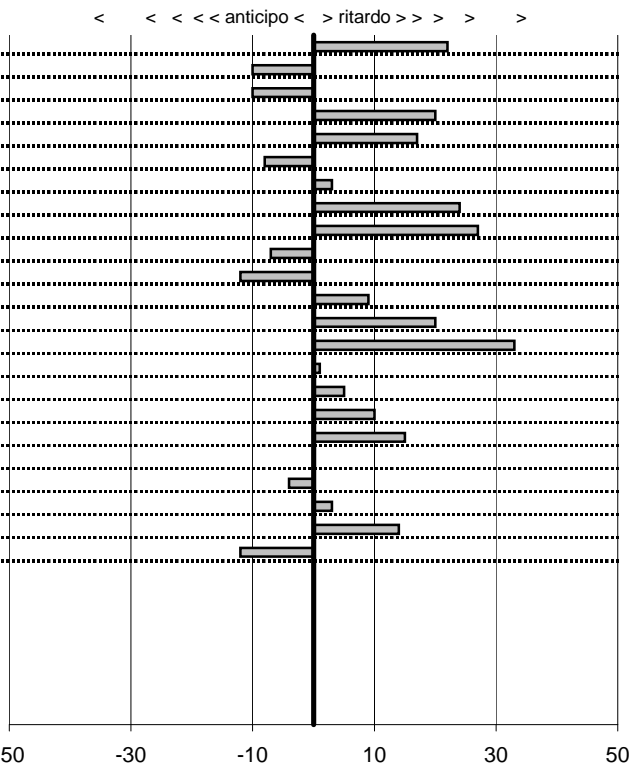

prova	t.imposto	start	stop	t.netto
PA50-Leonessa 1	0:00:07,00	10:41:13,48	10:41:20,70	0:00:07,22
PA51-Leonessa 2	0:00:06,00	10:41:20,70	10:41:26,60	0:00:05,90
PA52-Leonessa 3	0:00:07,00	10:41:26,60	10:41:33,50	0:00:06,90
PA53-Vallolina 1	0:02:58,00	10:41:33,50	10:44:31,70	0:02:58,20
PA54-Vallolina 2	0:00:05,00	10:44:31,70	10:44:36,87	0:00:05,17
PA55-Vallolina 3	0:00:07,00	10:44:36,87	10:44:43,79	0:00:06,92
PA56-Vallolina 4	0:00:07,00	10:44:43,79	10:44:50,82	0:00:07,03
PA57-Campostella 1	0:09:29,00	10:44:50,82	10:54:20,06	0:09:29,24
PA58-Campostella 2	0:00:05,00	10:54:20,06	10:54:25,33	0:00:05,27
PA59-Campostella 3	0:00:05,00	10:54:25,33	10:54:30,26	0:00:04,93
PA60-Campostella 4	0:00:05,00	10:54:30,26	10:54:35,14	0:00:04,88
PA61-Piazzale Malga 1	0:21:59,00	10:54:35,14	11:16:34,23	0:21:59,09
PA62-Piazzale Malga 2	0:00:06,00	11:16:34,23	11:16:40,43	0:00:06,20
PA63-Piazzale Malga 3	0:00:05,00	11:16:40,43	11:16:45,76	0:00:05,33
PA64-Piazzale Malga 4	0:00:05,00	11:16:45,76	11:16:50,77	0:00:05,01
PA65-Campoforogna 1	0:03:59,00	11:16:50,77	11:20:49,82	0:03:59,05
PA66-Campoforogna 2	0:00:06,00	11:20:49,82	11:20:55,92	0:00:06,10
PA67-Campoforogna 3	0:00:10,00	11:20:55,92	11:21:06,07	0:00:10,15
PA68-Campoforogna 4	0:00:06,00	11:21:06,07	11:21:12,07	0:00:06,00
PA69-Pian di Valli 1	0:02:00,00	11:21:12,07	11:23:12,03	0:01:59,96
PA70-Pian di Valli 2	0:00:10,00	11:23:12,03	11:23:22,06	0:00:10,03
PA71-Pian di Valli 3	0:00:06,00	11:23:22,06	11:23:28,20	0:00:06,14
PA72-Pian di Valli 4	0:00:09,00	11:23:28,20	11:23:37,08	0:00:08,88

SOMMA PENALITA' 1.193
MEDIA PENALITA' 16,6

ALTRE PENALITA' 0
TOTALE PENALITA' 1.193

Elaborazione dati a cura di CRONOVITERBO