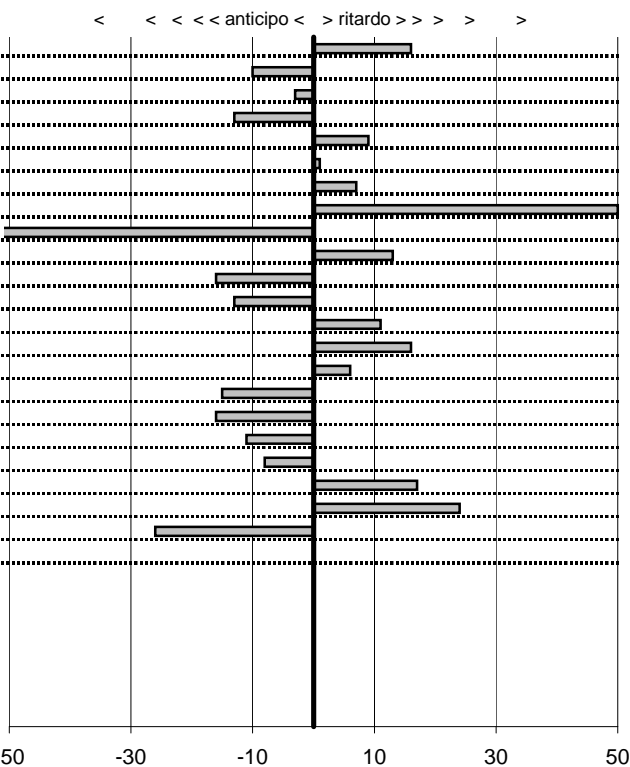

prova	t.imposto	start	stop	t.netto
PA50-Leonessa 1	0:00:07,00	10:36:19,84	10:36:27,00	0:00:07,16
PA51-Leonessa 2	0:00:06,00	10:36:27,00	10:36:32,90	0:00:05,90
PA52-Leonessa 3	0:00:07,00	10:36:32,90	10:36:39,87	0:00:06,97
PA53-Vallolina 1	0:02:58,00	10:36:39,87	10:39:37,74	0:02:57,87
PA54-Vallolina 2	0:00:05,00	10:39:37,74	10:39:42,83	0:00:05,09
PA55-Vallolina 3	0:00:07,00	10:39:42,83	10:39:49,84	0:00:07,01
PA56-Vallolina 4	0:00:07,00	10:39:49,84	10:39:56,91	0:00:07,07
PA57-Campostella 1	0:09:29,00	10:39:56,91	10:49:26,41	0:09:29,50
PA58-Campostella 2	0:00:05,00	10:49:26,41	10:49:30,76	0:00:04,35
PA59-Campostella 3	0:00:05,00	10:49:30,76	10:49:35,89	0:00:05,13
PA60-Campostella 4	0:00:05,00	10:49:35,89	10:49:40,73	0:00:04,84
PA61-Piazzale Malga 1	0:21:59,00	10:49:40,73	11:11:39,60	0:21:58,87
PA62-Piazzale Malga 2	0:00:06,00	11:11:39,60	11:11:45,71	0:00:06,11
PA63-Piazzale Malga 3	0:00:05,00	11:11:45,71	11:11:50,87	0:00:05,16
PA64-Piazzale Malga 4	0:00:05,00	11:11:50,87	11:11:55,93	0:00:05,06
PA65-Campoforogna 1	0:03:59,00	11:11:55,93	11:15:54,78	0:03:58,85
PA66-Campoforogna 2	0:00:06,00	11:15:54,78	11:16:00,62	0:00:05,84
PA67-Campoforogna 3	0:00:10,00	11:16:00,62	11:16:10,51	0:00:09,89
PA68-Campoforogna 4	0:00:06,00	11:16:10,51	11:16:16,43	0:00:05,92
PA69-Pian di Valli 1	0:02:00,00	11:16:16,43	11:18:16,60	0:02:00,17
PA70-Pian di Valli 2	0:00:10,00	11:18:16,60	11:18:26,84	0:00:10,24
PA71-Pian di Valli 3	0:00:06,00	11:18:26,84	11:18:32,58	0:00:05,74
PA72-Pian di Valli 4	0:00:09,00	11:18:32,58	11:18:41,58	0:00:09,00

SOMMA PENALITA' **1.263**
MEDIA PENALITA' **17,5**

ALTRE PENALITA' **0**
TOTALE PENALITA' **1.263**

Elaborazione dati a cura di CRONOVITERBO