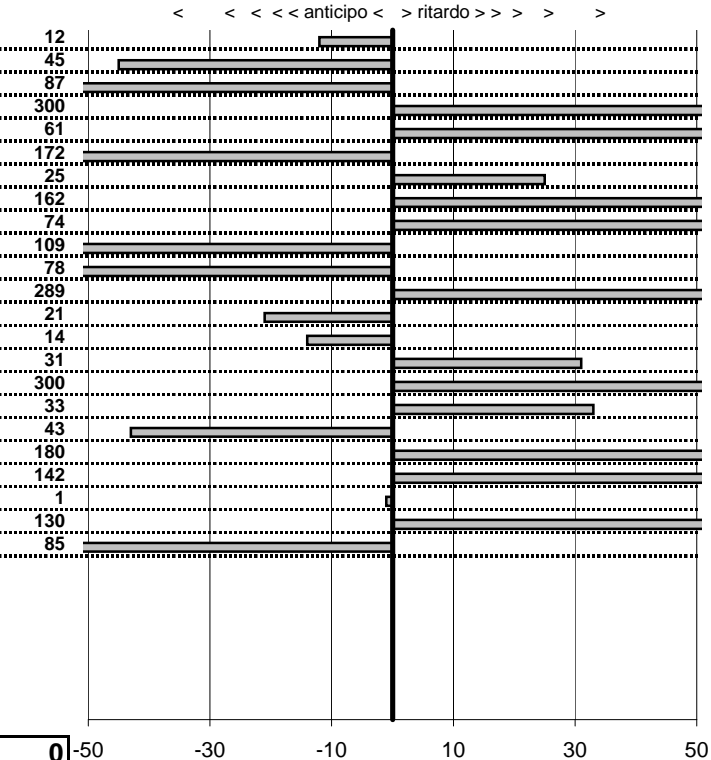

tempi e classifiche disponibili su www.cronoviterbo.net

- Cronologi - Penalità - Statistiche -

NUNZIANGELI D.
AUTOBIANCHI A112 ABARTH

45

40 in classifica

prova	t.imposto	start	stop	t.netto
PA50-Leonessa 1	0:00:07,00	11:14:14,68	11:14:21,56	0:00:06,88
PA51-Leonessa 2	0:00:06,00	11:14:21,56	11:14:27,11	0:00:05,55
PA52-Leonessa 3	0:00:07,00	11:14:27,11	11:14:33,24	0:00:06,13
PA53-Vallolina 1	0:02:58,00	11:14:33,24	11:17:36,95	0:03:03,71
PA54-Vallolina 2	0:00:05,00	11:17:36,95	11:17:42,56	0:00:05,61
PA55-Vallolina 3	0:00:07,00	11:17:42,56	11:17:47,84	0:00:05,28
PA56-Vallolina 4	0:00:07,00	11:17:47,84	11:17:55,09	0:00:07,25
PA57-Campostella 1	0:09:29,00	11:17:55,09	11:27:25,71	0:09:30,62
PA58-Campostella 2	0:00:05,00	11:27:25,71	11:27:31,45	0:00:05,74
PA59-Campostella 3	0:00:05,00	11:27:31,45	11:27:35,36	0:00:03,91
PA60-Campostella 4	0:00:05,00	11:27:35,36	11:27:39,58	0:00:04,22
PA61-Piazzale Malga 1	0:21:59,00	11:27:39,58	11:49:41,47	0:22:01,89
PA62-Piazzale Malga 2	0:00:06,00	11:49:41,47	11:49:47,26	0:00:05,79
PA63-Piazzale Malga 3	0:00:05,00	11:49:47,26	11:49:52,12	0:00:04,86
PA64-Piazzale Malga 4	0:00:05,00	11:49:52,12	11:49:57,43	0:00:05,31
PA65-Campoforogna 1	0:03:59,00	11:49:57,43	11:53:59,65	0:04:02,22
PA66-Campoforogna 2	0:00:06,00	11:53:59,65	11:54:05,98	0:00:06,33
PA67-Campoforogna 3	0:00:10,00	11:54:05,98	11:54:15,55	0:00:09,57
PA68-Campoforogna 4	0:00:06,00	11:54:15,55	11:54:23,35	0:00:07,80
PA69-Pian di Valli 1	0:02:00,00	11:54:23,35	11:56:24,77	0:02:01,42
PA70-Pian di Valli 2	0:00:10,00	11:56:24,77	11:56:34,76	0:00:09,99
PA71-Pian di Valli 3	0:00:06,00	11:56:34,76	11:56:42,06	0:00:07,30
PA72-Pian di Valli 4	0:00:09,00	11:56:42,06	11:56:50,21	0:00:08,15