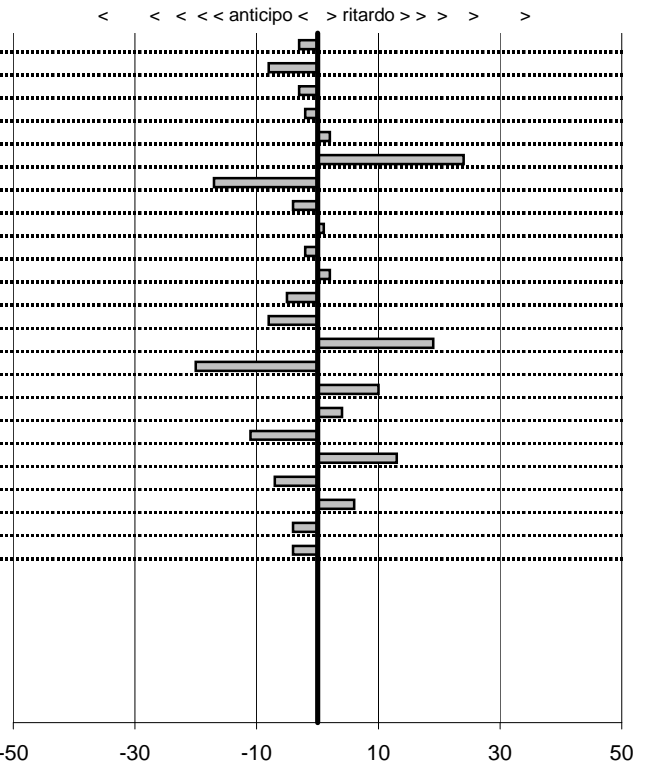

tempi e classifiche disponibili su www.cronoviterbo.net

- Cronologi - Penalità - Statistiche -

CARNEVALI A.
 A.R.GT 2000 VELOCE

4

5 in classifica

prova	t.imposto	start	stop	t.netto
PA50-Leonessa 1	0:00:07,00	10:33:31,33	10:33:38,30	0:00:06,97
PA51-Leonessa 2	0:00:06,00	10:33:38,30	10:33:44,22	0:00:05,92
PA52-Leonessa 3	0:00:07,00	10:33:44,22	10:33:51,19	0:00:06,97
PA53-Vallolina 1	0:02:58,00	10:33:51,19	10:36:49,17	0:02:57,98
PA54-Vallolina 2	0:00:05,00	10:36:49,17	10:36:54,19	0:00:05,02
PA55-Vallolina 3	0:00:07,00	10:36:54,19	10:37:01,43	0:00:07,24
PA56-Vallolina 4	0:00:07,00	10:37:01,43	10:37:08,26	0:00:06,83
PA57-Campostella 1	0:09:29,00	10:37:08,26	10:46:37,22	0:09:28,96
PA58-Campostella 2	0:00:05,00	10:46:37,22	10:46:42,23	0:00:05,01
PA59-Campostella 3	0:00:05,00	10:46:42,23	10:46:47,21	0:00:04,98
PA60-Campostella 4	0:00:05,00	10:46:47,21	10:46:52,23	0:00:05,02
PA61-Piazzale Malga 1	0:21:59,00	10:46:52,23	11:08:51,18	0:21:58,95
PA62-Piazzale Malga 2	0:00:06,00	11:08:51,18	11:08:57,10	0:00:05,92
PA63-Piazzale Malga 3	0:00:05,00	11:08:57,10	11:09:02,29	0:00:05,19
PA64-Piazzale Malga 4	0:00:05,00	11:09:02,29	11:09:07,09	0:00:04,80
PA65-Campoforogna 1	0:03:59,00	11:09:07,09	11:13:06,19	0:03:59,10
PA66-Campoforogna 2	0:00:06,00	11:13:06,19	11:13:12,23	0:00:06,04
PA67-Campoforogna 3	0:00:10,00	11:13:12,23	11:13:22,12	0:00:09,89
PA68-Campoforogna 4	0:00:06,00	11:13:22,12	11:13:28,25	0:00:06,13
PA69-Pian di Valli 1	0:02:00,00	11:13:28,25	11:15:28,18	0:01:59,93
PA70-Pian di Valli 2	0:00:10,00	11:15:28,18	11:15:38,24	0:00:10,06
PA71-Pian di Valli 3	0:00:06,00	11:15:38,24	11:15:44,20	0:00:05,96
PA72-Pian di Valli 4	0:00:09,00	11:15:44,20	11:15:53,16	0:00:08,96