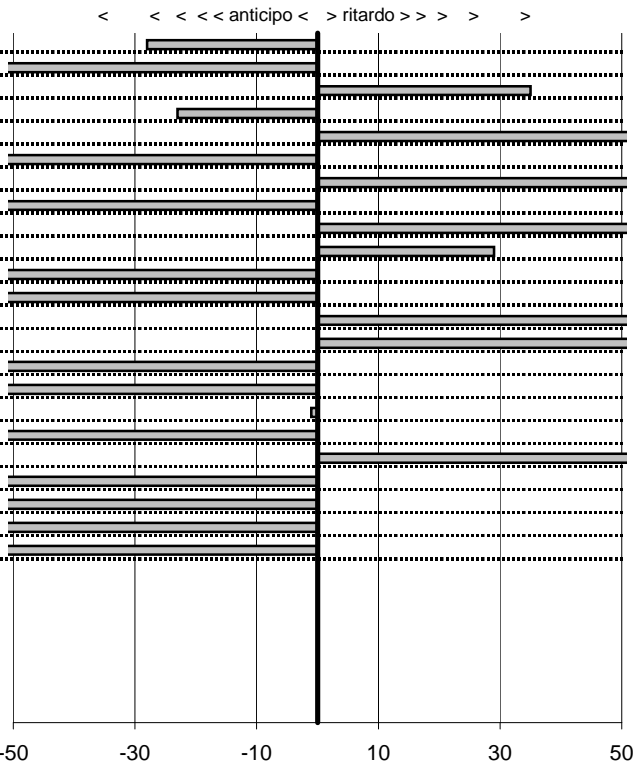

tempi e classifiche disponibili su www.cronoviterbo.net

- Cronologi - Penalità - Statistiche -

LIBERATI A.
MERCEDES 250 CE

42

45 in classifica

prova	t.imposto	start	stop	t.netto
PA50-Leonessa 1	0:00:07,00	11:11:17,36	11:11:24,08	0:00:06,72
PA51-Leonessa 2	0:00:06,00	11:11:24,08	11:11:29,09	0:00:05,01
PA52-Leonessa 3	0:00:07,00	11:11:29,09	11:11:36,44	0:00:07,35
PA53-Vallolina 1	0:02:58,00	11:11:36,44	11:14:34,21	0:02:57,77
PA54-Vallolina 2	0:00:05,00	11:14:34,21	11:14:40,02	0:00:05,81
PA55-Vallolina 3	0:00:07,00	11:14:40,02	11:14:44,91	0:00:04,89
PA56-Vallolina 4	0:00:07,00	11:14:44,91	11:14:53,93	0:00:09,02
PA57-Campostella 1	0:09:29,00	11:14:53,93	11:24:22,33	0:09:28,40
PA58-Campostella 2	0:00:05,00	11:24:22,33	11:24:28,08	0:00:05,75
PA59-Campostella 3	0:00:05,00	11:24:28,08	11:24:33,37	0:00:05,29
PA60-Campostella 4	0:00:05,00	11:24:33,37	11:24:37,70	0:00:04,33
PA61-Piazzale Malga 1	0:21:59,00	11:24:37,70	11:46:34,37	0:21:56,67
PA62-Piazzale Malga 2	0:00:06,00	11:46:34,37	11:46:44,51	0:00:10,14
PA63-Piazzale Malga 3	0:00:05,00	11:46:44,51	11:46:50,83	0:00:06,32
PA64-Piazzale Malga 4	0:00:05,00	11:46:50,83	11:46:54,35	0:00:03,52
PA65-Campoforogna 1	0:03:59,00	11:46:54,35	11:50:52,26	0:03:57,91
PA66-Campoforogna 2	0:00:06,00	11:50:52,26	11:50:58,25	0:00:05,99
PA67-Campoforogna 3	0:00:10,00	11:50:58,25	11:51:05,36	0:00:07,11
PA68-Campoforogna 4	0:00:06,00	11:51:05,36	11:51:13,77	0:00:08,41
PA69-Pian di Valli 1	0:02:00,00	11:51:13,77	11:52:41,68	0:01:27,91
PA70-Pian di Valli 2	0:00:10,00	11:52:41,68	11:52:47,05	0:00:05,37
PA71-Pian di Valli 3	0:00:06,00	11:52:47,05	11:52:51,71	0:00:04,66
PA72-Pian di Valli 4	0:00:09,00	11:52:51,71	11:52:55,20	0:00:03,49