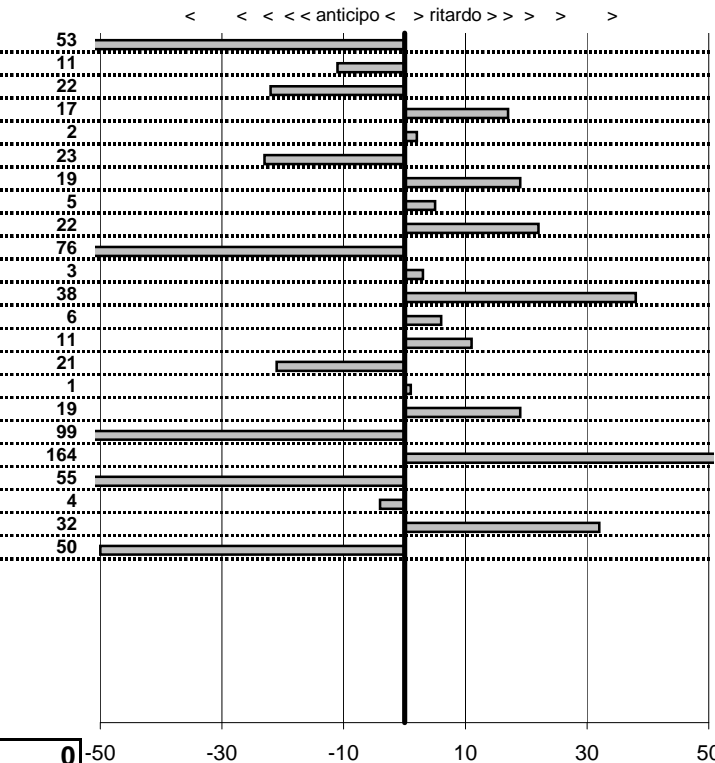

prova	t.imposto	start	stop	t.netto
PA50-Leonessa 1	0:00:07,00	11:05:17,44	11:05:23,91	0:00:06,47
PA51-Leonessa 2	0:00:06,00	11:05:23,91	11:05:29,80	0:00:05,89
PA52-Leonessa 3	0:00:07,00	11:05:29,80	11:05:36,58	0:00:06,78
PA53-Vallolina 1	0:02:58,00	11:05:36,58	11:08:34,75	0:02:58,17
PA54-Vallolina 2	0:00:05,00	11:08:34,75	11:08:39,77	0:00:05,02
PA55-Vallolina 3	0:00:07,00	11:08:39,77	11:08:46,54	0:00:06,77
PA56-Vallolina 4	0:00:07,00	11:08:46,54	11:08:53,73	0:00:07,19
PA57-Campostella 1	0:09:29,00	11:08:53,73	11:18:22,78	0:09:29,05
PA58-Campostella 2	0:00:05,00	11:18:22,78	11:18:28,00	0:00:05,22
PA59-Campostella 3	0:00:05,00	11:18:28,00	11:18:32,24	0:00:04,24
PA60-Campostella 4	0:00:05,00	11:18:32,24	11:18:37,27	0:00:05,03
PA61-Piazzale Malga 1	0:21:59,00	11:18:37,27	11:40:36,65	0:21:59,38
PA62-Piazzale Malga 2	0:00:06,00	11:40:36,65	11:40:42,71	0:00:06,06
PA63-Piazzale Malga 3	0:00:05,00	11:40:42,71	11:40:47,82	0:00:05,11
PA64-Piazzale Malga 4	0:00:05,00	11:40:47,82	11:40:52,61	0:00:04,79
PA65-Campoforogna 1	0:03:59,00	11:40:52,61	11:44:51,62	0:03:59,01
PA66-Campoforogna 2	0:00:06,00	11:44:51,62	11:44:57,81	0:00:06,19
PA67-Campoforogna 3	0:00:10,00	11:44:57,81	11:45:06,82	0:00:09,01
PA68-Campoforogna 4	0:00:06,00	11:45:06,82	11:45:14,46	0:00:07,64
PA69-Pian di Valli 1	0:02:00,00	11:45:14,46	11:47:13,91	0:01:59,45
PA70-Pian di Valli 2	0:00:10,00	11:47:13,91	11:47:23,87	0:00:09,96
PA71-Pian di Valli 3	0:00:06,00	11:47:23,87	11:47:30,19	0:00:06,32
PA72-Pian di Valli 4	0:00:09,00	11:47:30,19	11:47:38,69	0:00:08,50

SOMMA PENALITA' 2.595
MEDIA PENALITA' 36,0

ALTRE PENALITA' 0
TOTALE PENALITA' 2.595

Elaborazione dati a cura di CRONOVITERBO