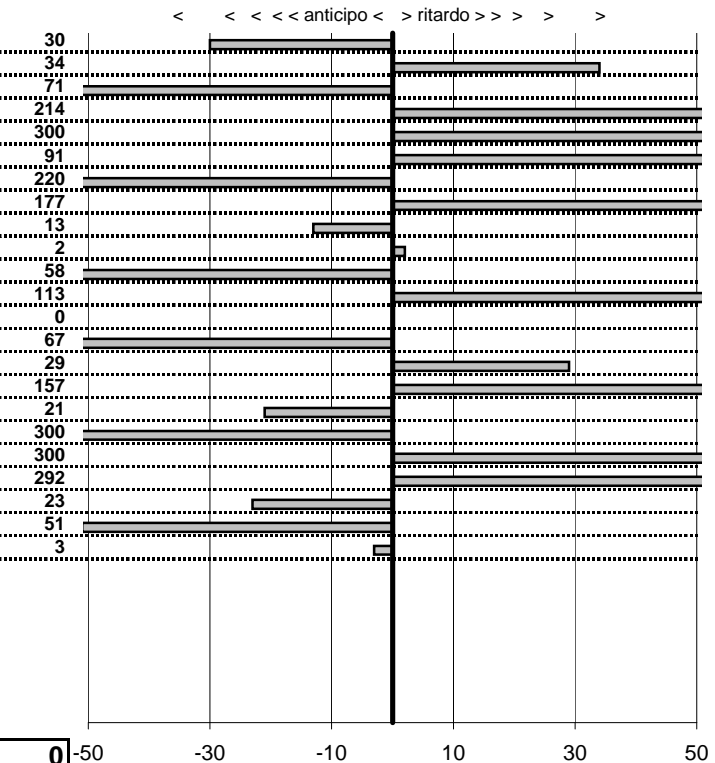

prova	t.imposto	start	stop	t.netto
PA50-Leonessa 1	0:00:07,00	10:57:17,30	10:57:24,00	0:00:06,70
PA51-Leonessa 2	0:00:06,00	10:57:24,00	10:57:30,34	0:00:06,34
PA52-Leonessa 3	0:00:07,00	10:57:30,34	10:57:36,63	0:00:06,29
PA53-Vallolina 1	0:02:58,00	10:57:36,63	11:00:36,77	0:03:00,14
PA54-Vallolina 2	0:00:05,00	11:00:36,77	11:00:48,61	0:00:11,84
PA55-Vallolina 3	0:00:07,00	11:00:48,61	11:00:56,52	0:00:07,91
PA56-Vallolina 4	0:00:07,00	11:00:56,52	11:01:01,32	0:00:04,80
PA57-Campostella 1	0:09:29,00	11:01:01,32	11:10:32,09	0:09:30,77
PA58-Campostella 2	0:00:05,00	11:10:32,09	11:10:36,96	0:00:04,87
PA59-Campostella 3	0:00:05,00	11:10:36,96	11:10:41,98	0:00:05,02
PA60-Campostella 4	0:00:05,00	11:10:41,98	11:10:46,40	0:00:04,42
PA61-Piazzale Malga 1	0:21:59,00	11:10:46,40	11:32:46,53	0:22:00,13
PA62-Piazzale Malga 2	0:00:06,00	11:32:46,53	11:32:52,53	0:00:06,00
PA63-Piazzale Malga 3	0:00:05,00	11:32:52,53	11:32:56,86	0:00:04,33
PA64-Piazzale Malga 4	0:00:05,00	11:32:56,86	11:33:02,15	0:00:05,29
PA65-Campoforogna 1	0:03:59,00	11:33:02,15	11:37:02,72	0:04:00,57
PA66-Campoforogna 2	0:00:06,00	11:37:02,72	11:37:08,51	0:00:05,79
PA67-Campoforogna 3	0:00:10,00	11:37:08,51	11:37:13,23	0:00:04,72
PA68-Campoforogna 4	0:00:06,00	11:37:13,23	11:37:24,44	0:00:11,21
PA69-Pian di Valli 1	0:02:00,00	11:37:24,44	11:39:27,36	0:02:02,92
PA70-Pian di Valli 2	0:00:10,00	11:39:27,36	11:39:37,13	0:00:09,77
PA71-Pian di Valli 3	0:00:06,00	11:39:37,13	11:39:42,62	0:00:05,49
PA72-Pian di Valli 4	0:00:09,00	11:39:42,62	11:39:51,59	0:00:08,97

SOMMA PENALITA' **6.939**
MEDIA PENALITA' **96,4**

ALTRE PENALITA' **0**
TOTALE PENALITA' **6.939**

Elaborazione dati a cura di CRONOVITERBO