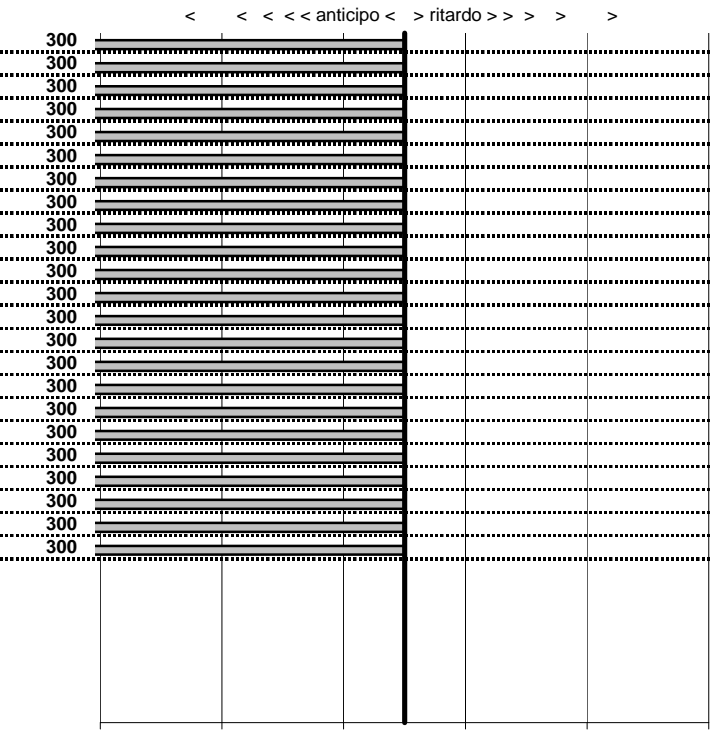

prova	t.imposto	start	stop	t.netto
PA50-Leonessa 1	0:00:07,00	00:00:00,00	00:00:00,00	0:00:00,00
PA51-Leonessa 2	0:00:06,00	00:00:00,00	00:00:00,00	0:00:00,00
PA52-Leonessa 3	0:00:07,00	00:00:00,00	00:00:00,00	0:00:00,00
PA53-Vallolina 1	0:02:58,00	00:00:00,00	00:00:00,00	0:00:00,00
PA54-Vallolina 2	0:00:05,00	00:00:00,00	00:00:00,00	0:00:00,00
PA55-Vallolina 3	0:00:07,00	00:00:00,00	00:00:00,00	0:00:00,00
PA56-Vallolina 4	0:00:07,00	00:00:00,00	00:00:00,00	0:00:00,00
PA57-Campostella 1	0:09:29,00	00:00:00,00	00:00:00,00	0:00:00,00
PA58-Campostella 2	0:00:05,00	00:00:00,00	00:00:00,00	0:00:00,00
PA59-Campostella 3	0:00:05,00	00:00:00,00	00:00:00,00	0:00:00,00
PA60-Campostella 4	0:00:05,00	00:00:00,00	00:00:00,00	0:00:00,00
PA61-Piazzale Malga 1	0:21:59,00	00:00:00,00	00:00:00,00	0:00:00,00
PA62-Piazzale Malga 2	0:00:06,00	00:00:00,00	00:00:00,00	0:00:00,00
PA63-Piazzale Malga 3	0:00:05,00	00:00:00,00	00:00:00,00	0:00:00,00
PA64-Piazzale Malga 4	0:00:05,00	00:00:00,00	00:00:00,00	0:00:00,00
PA65-Campoforogna 1	0:03:59,00	00:00:00,00	00:00:00,00	0:00:00,00
PA66-Campoforogna 2	0:00:06,00	00:00:00,00	00:00:00,00	0:00:00,00
PA67-Campoforogna 3	0:00:10,00	00:00:00,00	00:00:00,00	0:00:00,00
PA68-Campoforogna 4	0:00:06,00	00:00:00,00	00:00:00,00	0:00:00,00
PA69-Pian di Valli 1	0:02:00,00	00:00:00,00	00:00:00,00	0:00:00,00
PA70-Pian di Valli 2	0:00:10,00	00:00:00,00	00:00:00,00	0:00:00,00
PA71-Pian di Valli 3	0:00:06,00	00:00:00,00	00:00:00,00	0:00:00,00
PA72-Pian di Valli 4	0:00:09,00	00:00:00,00	00:00:00,00	0:00:00,00

SOMMA PENALITA'	0
MEDIA PENALITA'	0,0

ALTRE PENALITA'	36000
TOTALE PENALITA'	36.000

Elaborazione dati a cura di CRONOVITERBO