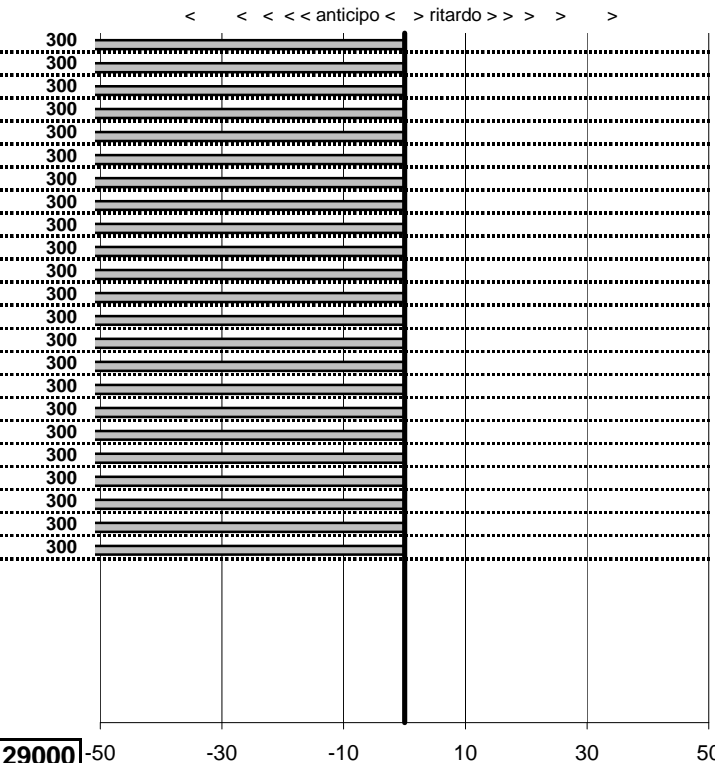

prova	t.imposto	start	stop	t.netto
PA50-Leonessa 1	0:00:07,00	00:00:00,00	00:00:00,00	0:00:00,00
PA51-Leonessa 2	0:00:06,00	00:00:00,00	00:00:00,00	0:00:00,00
PA52-Leonessa 3	0:00:07,00	00:00:00,00	00:00:00,00	0:00:00,00
PA53-Vallolina 1	0:02:58,00	00:00:00,00	00:00:00,00	0:00:00,00
PA54-Vallolina 2	0:00:05,00	00:00:00,00	00:00:00,00	0:00:00,00
PA55-Vallolina 3	0:00:07,00	00:00:00,00	00:00:00,00	0:00:00,00
PA56-Vallolina 4	0:00:07,00	00:00:00,00	00:00:00,00	0:00:00,00
PA57-Campostella 1	0:09:29,00	00:00:00,00	00:00:00,00	0:00:00,00
PA58-Campostella 2	0:00:05,00	00:00:00,00	00:00:00,00	0:00:00,00
PA59-Campostella 3	0:00:05,00	00:00:00,00	00:00:00,00	0:00:00,00
PA60-Campostella 4	0:00:05,00	00:00:00,00	00:00:00,00	0:00:00,00
PA61-Piazzale Malga 1	0:21:59,00	00:00:00,00	00:00:00,00	0:00:00,00
PA62-Piazzale Malga 2	0:00:06,00	00:00:00,00	00:00:00,00	0:00:00,00
PA63-Piazzale Malga 3	0:00:05,00	00:00:00,00	00:00:00,00	0:00:00,00
PA64-Piazzale Malga 4	0:00:05,00	00:00:00,00	00:00:00,00	0:00:00,00
PA65-Campoforogna 1	0:03:59,00	00:00:00,00	00:00:00,00	0:00:00,00
PA66-Campoforogna 2	0:00:06,00	00:00:00,00	00:00:00,00	0:00:00,00
PA67-Campoforogna 3	0:00:10,00	00:00:00,00	00:00:00,00	0:00:00,00
PA68-Campoforogna 4	0:00:06,00	00:00:00,00	00:00:00,00	0:00:00,00
PA69-Pian di Valli 1	0:02:00,00	00:00:00,00	00:00:00,00	0:00:00,00
PA70-Pian di Valli 2	0:00:10,00	00:00:00,00	00:00:00,00	0:00:00,00
PA71-Pian di Valli 3	0:00:06,00	00:00:00,00	00:00:00,00	0:00:00,00
PA72-Pian di Valli 4	0:00:09,00	00:00:00,00	00:00:00,00	0:00:00,00

SOMMA PENALITA' **203**
MEDIA PENALITA' **14,5**

ALTRE PENALITA' **29000**
TOTALE PENALITA' **29.203**

Elaborazione dati a cura di CRONOVITERBO