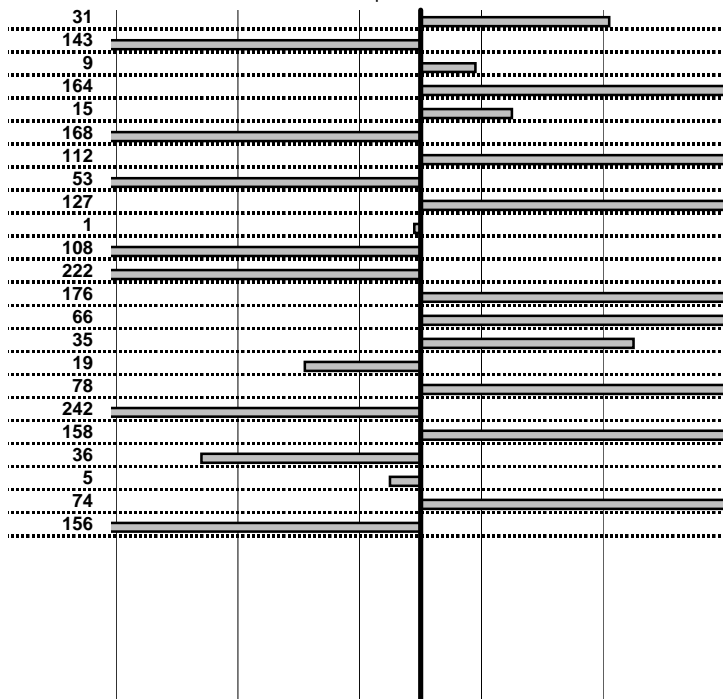

< < < < anticipo < > ritardo > > >

SOMMA PENALITA' 6.622
MEDIA PENALITA' 92,0

ALTRE PENALITA' 0
TOTALE PENALITA' 6.622

Elaborazione dati a cura di CRONOVITERBO