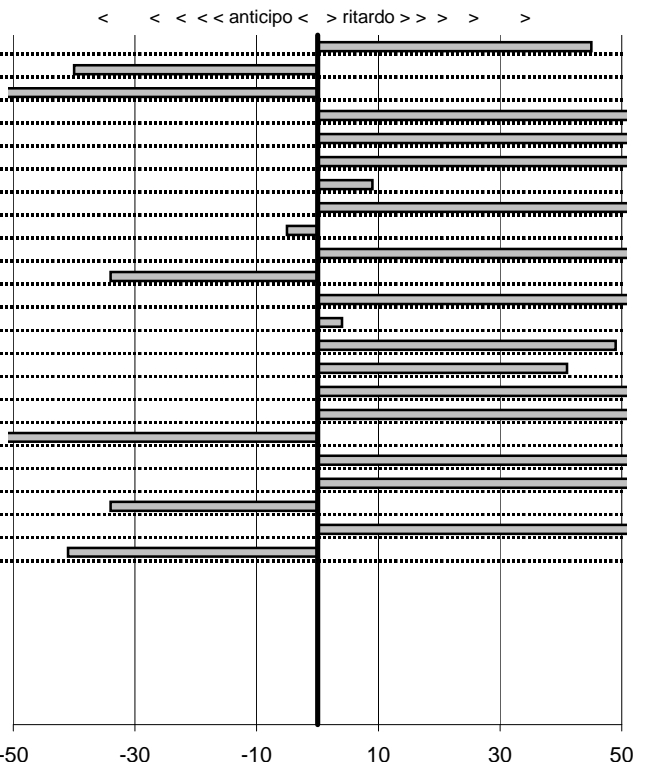

tempi e classifiche disponibili su www.cronoviterbo.net

- Cronologi - Penalità - Statistiche -

FUSILLI M.
 PORSCHE 912

48

28 in classifica

prova	t.imposto	start	stop	t.netto
PA50-Leonessa 1	0:00:07,00	11:17:15,89	11:17:23,34	0:00:07,45
PA51-Leonessa 2	0:00:06,00	11:17:23,34	11:17:28,94	0:00:05,60
PA52-Leonessa 3	0:00:07,00	11:17:28,94	11:17:35,38	0:00:06,44
PA53-Vallolina 1	0:02:58,00	11:17:35,38	11:20:34,23	0:02:58,85
PA54-Vallolina 2	0:00:05,00	11:20:34,23	11:20:40,14	0:00:05,91
PA55-Vallolina 3	0:00:07,00	11:20:40,14	11:20:47,83	0:00:07,69
PA56-Vallolina 4	0:00:07,00	11:20:47,83	11:20:54,92	0:00:07,09
PA57-Campostella 1	0:09:29,00	11:20:54,92	11:30:24,47	0:09:29,55
PA58-Campostella 2	0:00:05,00	11:30:24,47	11:30:29,42	0:00:04,95
PA59-Campostella 3	0:00:05,00	11:30:29,42	11:30:34,99	0:00:05,57
PA60-Campostella 4	0:00:05,00	11:30:34,99	11:30:39,65	0:00:04,66
PA61-Piazzale Malga 1	0:21:59,00	11:30:39,65	11:52:39,67	0:22:00,02
PA62-Piazzale Malga 2	0:00:06,00	11:52:39,67	11:52:45,71	0:00:06,04
PA63-Piazzale Malga 3	0:00:05,00	11:52:45,71	11:52:51,20	0:00:05,49
PA64-Piazzale Malga 4	0:00:05,00	11:52:51,20	11:52:56,61	0:00:05,41
PA65-Campoforogna 1	0:03:59,00	11:52:56,61	11:56:58,20	0:04:01,59
PA66-Campoforogna 2	0:00:06,00	11:56:58,20	11:57:05,12	0:00:06,92
PA67-Campoforogna 3	0:00:10,00	11:57:05,12	11:57:13,79	0:00:08,67
PA68-Campoforogna 4	0:00:06,00	11:57:13,79	11:57:20,87	0:00:07,08
PA69-Pian di Valli 1	0:02:00,00	11:57:20,87	11:59:21,49	0:02:00,62
PA70-Pian di Valli 2	0:00:10,00	11:59:21,49	11:59:31,15	0:00:09,66
PA71-Pian di Valli 3	0:00:06,00	11:59:31,15	11:59:37,88	0:00:06,73
PA72-Pian di Valli 4	0:00:09,00	11:59:37,88	11:59:46,47	0:00:08,59