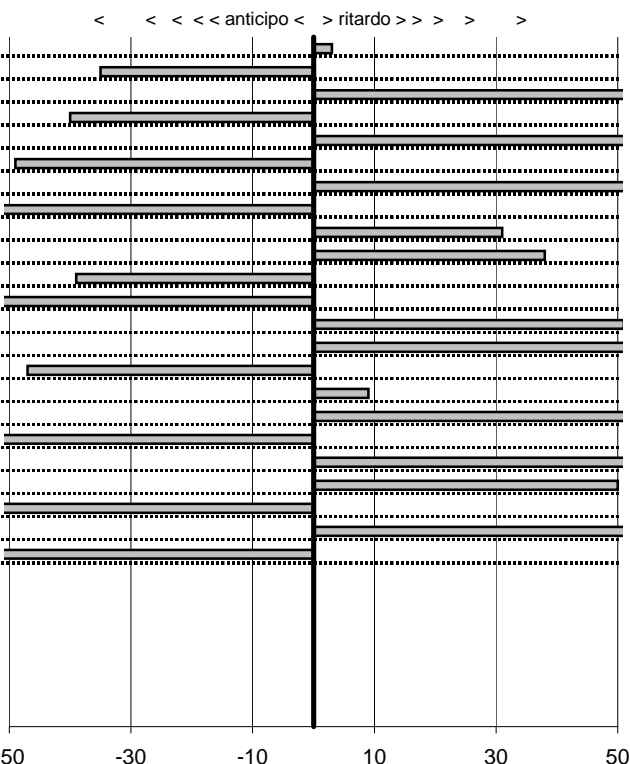

tempi e classifiche disponibili su www.cronoviterbo.net

- Cronologi - Penalità - Statistiche -

BENCIVENGA S.
 A.R.1750 BERLINA

54

52 in classifica

prova	t.imposto	start	stop	t.netto
PA50-Leonessa 1	0:00:07,00	11:23:12,30	11:23:19,33	0:00:07,03
PA51-Leonessa 2	0:00:06,00	11:23:19,33	11:23:24,98	0:00:05,65
PA52-Leonessa 3	0:00:07,00	11:23:24,98	11:23:33,17	0:00:08,19
PA53-Vallolina 1	0:02:58,00	11:23:33,17	11:26:30,77	0:02:57,60
PA54-Vallolina 2	0:00:05,00	11:26:30,77	11:26:37,11	0:00:06,34
PA55-Vallolina 3	0:00:07,00	11:26:37,11	11:26:43,62	0:00:06,51
PA56-Vallolina 4	0:00:07,00	11:26:43,62	11:26:52,03	0:00:08,41
PA57-Campostella 1	0:09:29,00	11:26:52,03	11:36:19,35	0:09:27,32
PA58-Campostella 2	0:00:05,00	11:36:19,35	11:36:24,66	0:00:05,31
PA59-Campostella 3	0:00:05,00	11:36:24,66	11:36:30,04	0:00:05,38
PA60-Campostella 4	0:00:05,00	11:36:30,04	11:36:34,65	0:00:04,61
PA61-Piazzale Malga 1	0:21:59,00	11:36:34,65	11:58:32,04	0:21:57,39
PA62-Piazzale Malga 2	0:00:06,00	11:58:32,04	11:58:38,55	0:00:06,51
PA63-Piazzale Malga 3	0:00:05,00	11:58:38,55	11:58:44,25	0:00:05,70
PA64-Piazzale Malga 4	0:00:05,00	11:58:44,25	11:58:48,78	0:00:04,53
PA65-Campoforogna 1	0:03:59,00	11:58:48,78	12:02:47,87	0:03:59,09
PA66-Campoforogna 2	0:00:06,00	12:02:47,87	12:02:55,09	0:00:07,22
PA67-Campoforogna 3	0:00:10,00	12:02:55,09	12:03:03,05	0:00:07,96
PA68-Campoforogna 4	0:00:06,00	12:03:03,05	12:03:10,17	0:00:07,12
PA69-Pian di Valli 1	0:02:00,00	12:03:10,17	12:05:10,67	0:02:00,50
PA70-Pian di Valli 2	0:00:10,00	12:05:10,67	12:05:19,17	0:00:08,50
PA71-Pian di Valli 3	0:00:06,00	12:05:19,17	12:05:26,28	0:00:07,11
PA72-Pian di Valli 4	0:00:09,00	12:05:26,28	12:05:33,61	0:00:07,33