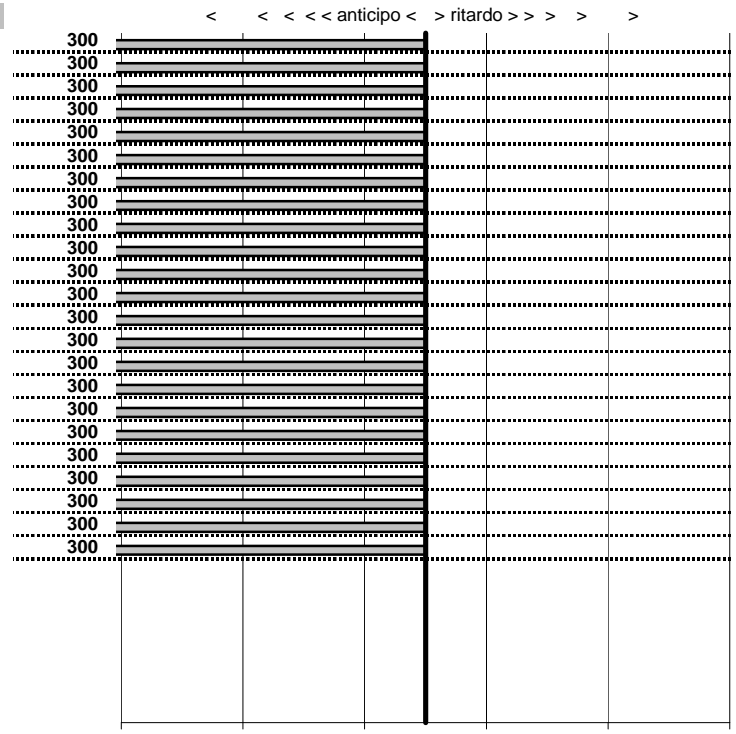

prova	t.imposto	start	stop	t.netto
PA50-Leonessa 1	0:00:07,00	00:00:00,00	00:00:00,00	0:00:00,00
PA51-Leonessa 2	0:00:06,00	00:00:00,00	00:00:00,00	0:00:00,00
PA52-Leonessa 3	0:00:07,00	00:00:00,00	00:00:00,00	0:00:00,00
PA53-Vallolina 1	0:02:58,00	00:00:00,00	00:00:00,00	0:00:00,00
PA54-Vallolina 2	0:00:05,00	00:00:00,00	00:00:00,00	0:00:00,00
PA55-Vallolina 3	0:00:07,00	00:00:00,00	00:00:00,00	0:00:00,00
PA56-Vallolina 4	0:00:07,00	00:00:00,00	00:00:00,00	0:00:00,00
PA57-Campostella 1	0:09:29,00	00:00:00,00	00:00:00,00	0:00:00,00
PA58-Campostella 2	0:00:05,00	00:00:00,00	00:00:00,00	0:00:00,00
PA59-Campostella 3	0:00:05,00	00:00:00,00	00:00:00,00	0:00:00,00
PA60-Campostella 4	0:00:05,00	00:00:00,00	00:00:00,00	0:00:00,00
PA61-Piazzale Malga 1	0:21:59,00	00:00:00,00	00:00:00,00	0:00:00,00
PA62-Piazzale Malga 2	0:00:06,00	00:00:00,00	00:00:00,00	0:00:00,00
PA63-Piazzale Malga 3	0:00:05,00	00:00:00,00	00:00:00,00	0:00:00,00
PA64-Piazzale Malga 4	0:00:05,00	00:00:00,00	00:00:00,00	0:00:00,00
PA65-Campoforogna 1	0:03:59,00	00:00:00,00	00:00:00,00	0:00:00,00
PA66-Campoforogna 2	0:00:06,00	00:00:00,00	00:00:00,00	0:00:00,00
PA67-Campoforogna 3	0:00:10,00	00:00:00,00	00:00:00,00	0:00:00,00
PA68-Campoforogna 4	0:00:06,00	00:00:00,00	00:00:00,00	0:00:00,00
PA69-Pian di Valli 1	0:02:00,00	00:00:00,00	00:00:00,00	0:00:00,00
PA70-Pian di Valli 2	0:00:10,00	00:00:00,00	00:00:00,00	0:00:00,00
PA71-Pian di Valli 3	0:00:06,00	00:00:00,00	00:00:00,00	0:00:00,00
PA72-Pian di Valli 4	0:00:09,00	00:00:00,00	00:00:00,00	0:00:00,00

SOMMA PENALITA' 6.079
MEDIA PENALITA' 124,1

ALTRE PENALITA' 11500
TOTALE PENALITA' 17.579

Elaborazione dati a cura di CRONOVITERBO