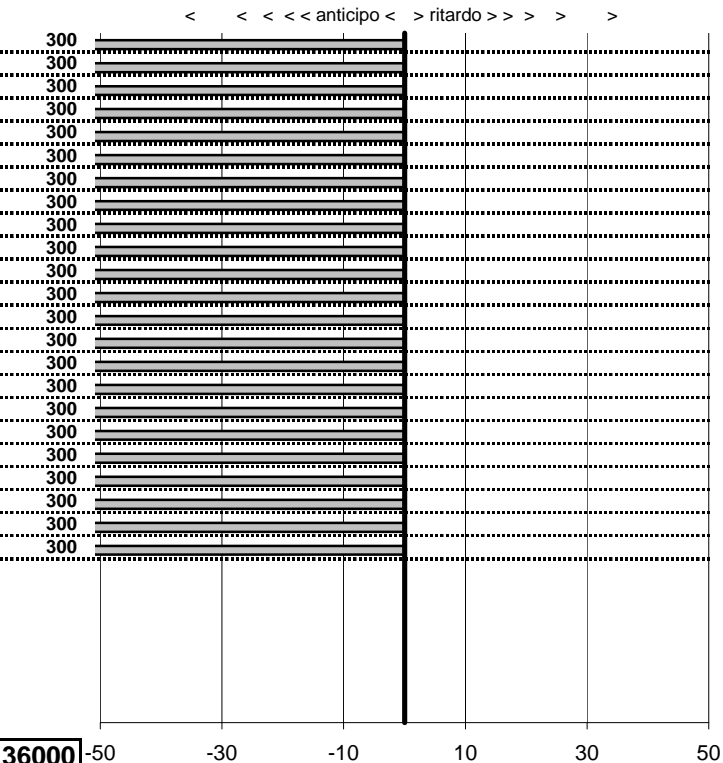

prova	t.imposto	start	stop	t.netto
PA50-Leonessa 1	0:00:07,00	00:00:00,00	00:00:00,00	0:00:00,00
PA51-Leonessa 2	0:00:06,00	00:00:00,00	00:00:00,00	0:00:00,00
PA52-Leonessa 3	0:00:07,00	00:00:00,00	00:00:00,00	0:00:00,00
PA53-Vallolina 1	0:02:58,00	00:00:00,00	00:00:00,00	0:00:00,00
PA54-Vallolina 2	0:00:05,00	00:00:00,00	00:00:00,00	0:00:00,00
PA55-Vallolina 3	0:00:07,00	00:00:00,00	00:00:00,00	0:00:00,00
PA56-Vallolina 4	0:00:07,00	00:00:00,00	00:00:00,00	0:00:00,00
PA57-Campostella 1	0:09:29,00	00:00:00,00	00:00:00,00	0:00:00,00
PA58-Campostella 2	0:00:05,00	00:00:00,00	00:00:00,00	0:00:00,00
PA59-Campostella 3	0:00:05,00	00:00:00,00	00:00:00,00	0:00:00,00
PA60-Campostella 4	0:00:05,00	00:00:00,00	00:00:00,00	0:00:00,00
PA61-Piazzale Malga 1	0:21:59,00	00:00:00,00	00:00:00,00	0:00:00,00
PA62-Piazzale Malga 2	0:00:06,00	00:00:00,00	00:00:00,00	0:00:00,00
PA63-Piazzale Malga 3	0:00:05,00	00:00:00,00	00:00:00,00	0:00:00,00
PA64-Piazzale Malga 4	0:00:05,00	00:00:00,00	00:00:00,00	0:00:00,00
PA65-Campoforogna 1	0:03:59,00	00:00:00,00	00:00:00,00	0:00:00,00
PA66-Campoforogna 2	0:00:06,00	00:00:00,00	00:00:00,00	0:00:00,00
PA67-Campoforogna 3	0:00:10,00	00:00:00,00	00:00:00,00	0:00:00,00
PA68-Campoforogna 4	0:00:06,00	00:00:00,00	00:00:00,00	0:00:00,00
PA69-Pian di Valli 1	0:02:00,00	00:00:00,00	00:00:00,00	0:00:00,00
PA70-Pian di Valli 2	0:00:10,00	00:00:00,00	00:00:00,00	0:00:00,00
PA71-Pian di Valli 3	0:00:06,00	00:00:00,00	00:00:00,00	0:00:00,00
PA72-Pian di Valli 4	0:00:09,00	00:00:00,00	00:00:00,00	0:00:00,00

SOMMA PENALITA'	0
MEDIA PENALITA'	0,0

ALTRE PENALITA'	36000
TOTALE PENALITA'	36.000

Elaborazione dati a cura di CRONOVITERBO