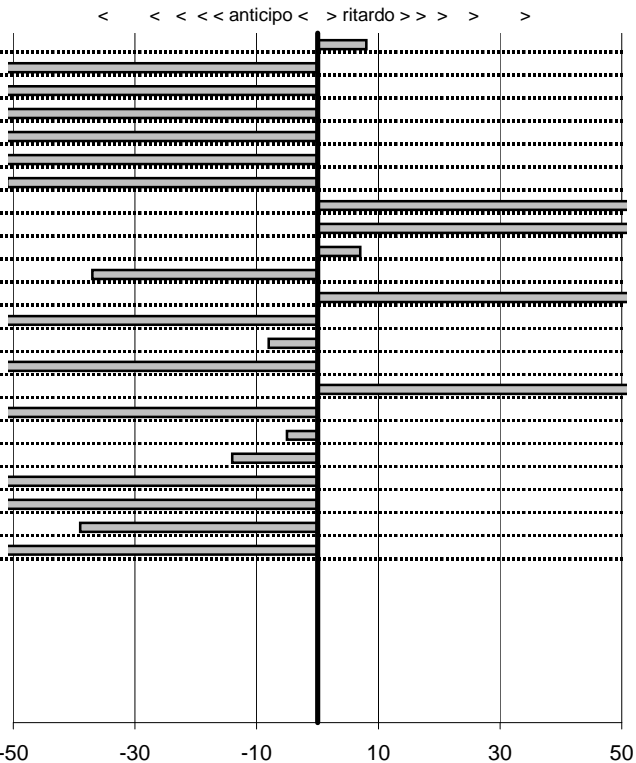

tempi e classifiche disponibili su www.cronoviterbo.net

- Cronologi - Penalità - Statistiche -

BATTILOCCHI L.
 A.R. GT JUNIOR 1300

55

42 in classifica

prova	t.imposto	start	stop	t.netto
PA50-Leonessa 1	0:00:07,00	11:24:12,92	11:24:20,00	0:00:07,08
PA51-Leonessa 2	0:00:06,00	11:24:20,00	11:24:25,40	0:00:05,40
PA52-Leonessa 3	0:00:07,00	11:24:25,40	11:24:30,39	0:00:04,99
PA53-Vallolina 1	0:02:58,00	11:24:30,39	11:27:14,56	0:02:44,17
PA54-Vallolina 2	0:00:05,00	11:27:14,56	11:27:18,51	0:00:03,95
PA55-Vallolina 3	0:00:07,00	11:27:18,51	11:27:23,93	0:00:05,42
PA56-Vallolina 4	0:00:07,00	11:27:23,93	11:27:30,42	0:00:06,49
PA57-Campostella 1	0:09:29,00	11:27:30,42	11:37:20,68	0:09:50,26
PA58-Campostella 2	0:00:05,00	11:37:20,68	11:37:26,41	0:00:05,73
PA59-Campostella 3	0:00:05,00	11:37:26,41	11:37:31,48	0:00:05,07
PA60-Campostella 4	0:00:05,00	11:37:31,48	11:37:36,11	0:00:04,63
PA61-Piazzale Malga 1	0:21:59,00	11:37:36,11	11:59:39,11	0:22:03,00
PA62-Piazzale Malga 2	0:00:06,00	11:59:39,11	11:59:44,44	0:00:05,33
PA63-Piazzale Malga 3	0:00:05,00	11:59:44,44	11:59:49,36	0:00:04,92
PA64-Piazzale Malga 4	0:00:05,00	11:59:49,36	11:59:52,84	0:00:03,48
PA65-Campoforogna 1	0:03:59,00	11:59:52,84	12:04:16,63	0:04:23,79
PA66-Campoforogna 2	0:00:06,00	12:04:16,63	12:04:21,60	0:00:04,97
PA67-Campoforogna 3	0:00:10,00	12:04:21,60	12:04:31,55	0:00:09,95
PA68-Campoforogna 4	0:00:06,00	12:04:31,55	12:04:37,41	0:00:05,86
PA69-Pian di Valli 1	0:02:00,00	12:04:37,41	12:06:35,03	0:01:57,62
PA70-Pian di Valli 2	0:00:10,00	12:06:35,03	12:06:43,08	0:00:08,05
PA71-Pian di Valli 3	0:00:06,00	12:06:43,08	12:06:48,69	0:00:05,61
PA72-Pian di Valli 4	0:00:09,00	12:06:48,69	12:06:55,47	0:00:06,78