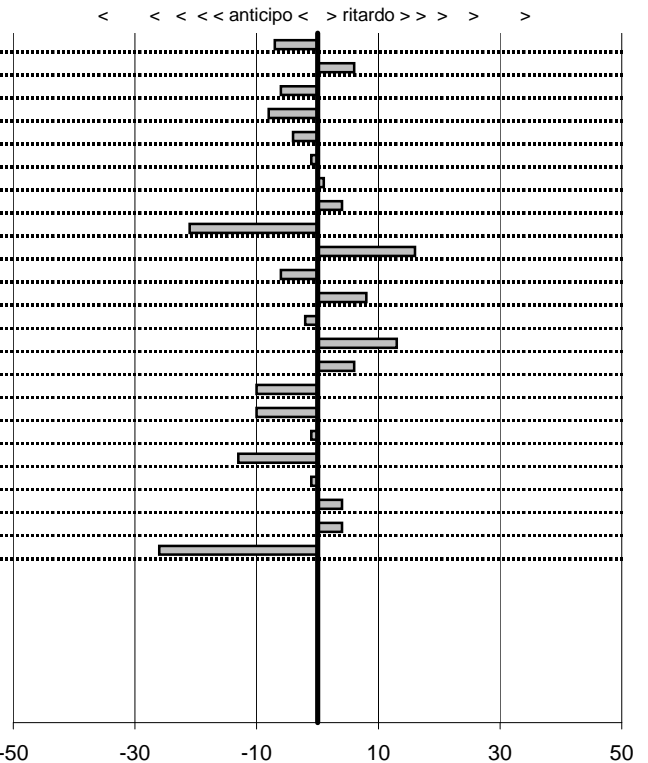

tempi e classifiche disponibili su www.cronoviterbo.net

- Cronologi - Penalità - Statistiche -

BROZZETTI S.
 AR 2000 SPIDER

8

2 in classifica

prova	t.imposto	start	stop	t.netto
PA50-Leonessa 1	0:00:07,00	10:37:15,35	10:37:22,28	0:00:06,93
PA51-Leonessa 2	0:00:06,00	10:37:22,28	10:37:28,34	0:00:06,06
PA52-Leonessa 3	0:00:07,00	10:37:28,34	10:37:35,28	0:00:06,94
PA53-Vallolina 1	0:02:58,00	10:37:35,28	10:40:33,20	0:02:57,92
PA54-Vallolina 2	0:00:05,00	10:40:33,20	10:40:38,16	0:00:04,96
PA55-Vallolina 3	0:00:07,00	10:40:38,16	10:40:45,15	0:00:06,99
PA56-Vallolina 4	0:00:07,00	10:40:45,15	10:40:52,16	0:00:07,01
PA57-Campostella 1	0:09:29,00	10:40:52,16	10:50:21,20	0:09:29,04
PA58-Campostella 2	0:00:05,00	10:50:21,20	10:50:25,99	0:00:04,79
PA59-Campostella 3	0:00:05,00	10:50:25,99	10:50:31,15	0:00:05,16
PA60-Campostella 4	0:00:05,00	10:50:31,15	10:50:36,09	0:00:04,94
PA61-Piazzale Malga 1	0:21:59,00	10:50:36,09	11:12:35,17	0:21:59,08
PA62-Piazzale Malga 2	0:00:06,00	11:12:35,17	11:12:41,15	0:00:05,98
PA63-Piazzale Malga 3	0:00:05,00	11:12:41,15	11:12:46,28	0:00:05,13
PA64-Piazzale Malga 4	0:00:05,00	11:12:46,28	11:12:51,34	0:00:05,06
PA65-Campoforogna 1	0:03:59,00	11:12:51,34	11:16:50,24	0:03:58,90
PA66-Campoforogna 2	0:00:06,00	11:16:50,24	11:16:56,14	0:00:05,90
PA67-Campoforogna 3	0:00:10,00	11:16:56,14	11:17:06,13	0:00:09,99
PA68-Campoforogna 4	0:00:06,00	11:17:06,13	11:17:12,00	0:00:05,87
PA69-Pian di Valli 1	0:02:00,00	11:17:12,00	11:19:11,99	0:01:59,99
PA70-Pian di Valli 2	0:00:10,00	11:19:11,99	11:19:22,03	0:00:10,04
PA71-Pian di Valli 3	0:00:06,00	11:19:22,03	11:19:28,07	0:00:06,04
PA72-Pian di Valli 4	0:00:09,00	11:19:28,07	11:19:36,81	0:00:08,74