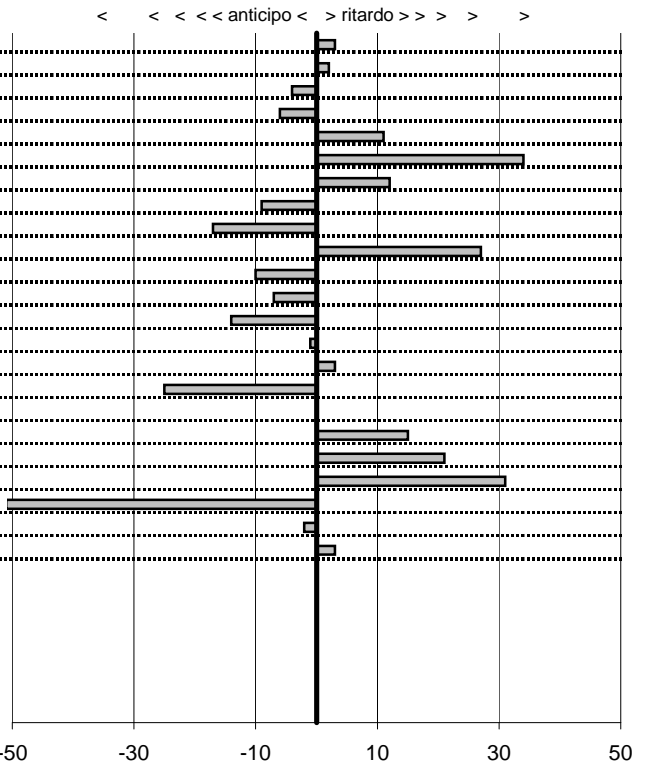

prova	t.imposto	start	stop	t.netto
PA50-Leonessa 1	0:00:07,00	10:34:17,82	10:34:24,85	0:00:07,03
PA51-Leonessa 2	0:00:06,00	10:34:24,85	10:34:30,87	0:00:06,02
PA52-Leonessa 3	0:00:07,00	10:34:30,87	10:34:37,83	0:00:06,96
PA53-Vallolina 1	0:02:58,00	10:34:37,83	10:37:35,77	0:02:57,94
PA54-Vallolina 2	0:00:05,00	10:37:35,77	10:37:40,88	0:00:05,11
PA55-Vallolina 3	0:00:07,00	10:37:40,88	10:37:48,22	0:00:07,34
PA56-Vallolina 4	0:00:07,00	10:37:48,22	10:37:55,34	0:00:07,12
PA57-Campostella 1	0:09:29,00	10:37:55,34	10:47:24,25	0:09:28,91
PA58-Campostella 2	0:00:05,00	10:47:24,25	10:47:29,08	0:00:04,83
PA59-Campostella 3	0:00:05,00	10:47:29,08	10:47:34,35	0:00:05,27
PA60-Campostella 4	0:00:05,00	10:47:34,35	10:47:39,25	0:00:04,90
PA61-Piazzale Malga 1	0:21:59,00	10:47:39,25	11:09:38,18	0:21:58,93
PA62-Piazzale Malga 2	0:00:06,00	11:09:38,18	11:09:44,04	0:00:05,86
PA63-Piazzale Malga 3	0:00:05,00	11:09:44,04	11:09:49,03	0:00:04,99
PA64-Piazzale Malga 4	0:00:05,00	11:09:49,03	11:09:54,06	0:00:05,03
PA65-Campoforogna 1	0:03:59,00	11:09:54,06	11:13:52,81	0:03:58,75
PA66-Campoforogna 2	0:00:06,00	11:13:52,81	11:13:58,81	0:00:06,00
PA67-Campoforogna 3	0:00:10,00	11:13:58,81	11:14:08,96	0:00:10,15
PA68-Campoforogna 4	0:00:06,00	11:14:08,96	11:14:15,17	0:00:06,21
PA69-Pian di Valli 1	0:02:00,00	11:14:15,17	11:16:15,48	0:02:00,31
PA70-Pian di Valli 2	0:00:10,00	11:16:15,48	11:16:24,97	0:00:09,49
PA71-Pian di Valli 3	0:00:06,00	11:16:24,97	11:16:30,95	0:00:05,98
PA72-Pian di Valli 4	0:00:09,00	11:16:30,95	11:16:39,98	0:00:09,03

SOMMA PENALITA' 766
MEDIA PENALITA' 10,6

ALTRE PENALITA' 0
TOTALE PENALITA' 766

Elaborazione dati a cura di CRONOVITERBO