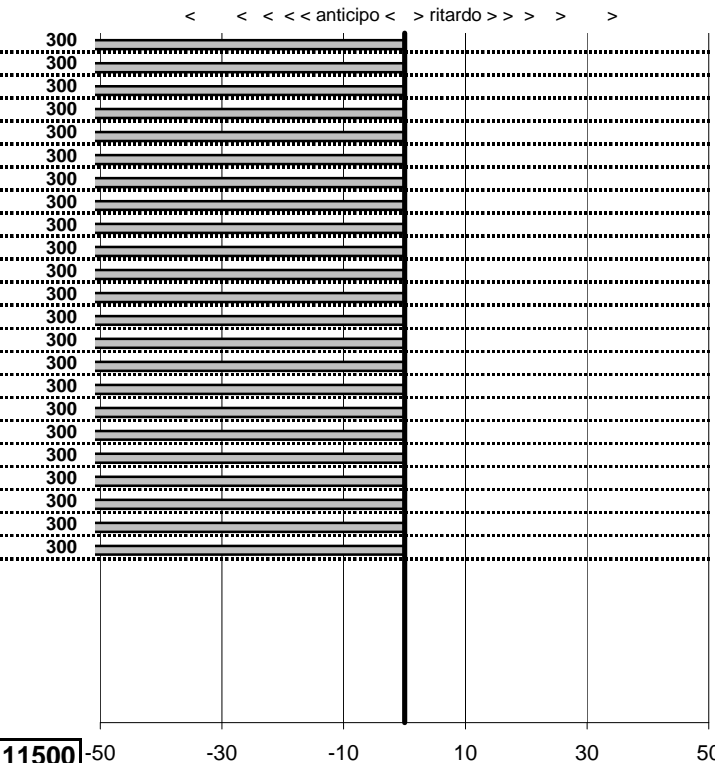

tempi e classifiche disponibili su www.cronoviterbo.net

- Cronologi - Penalità - Statistiche -

STELLA C.
MASERATI INDY

57

47 in classifica

prova	t.imposto	start	stop	t.netto
PA50-Leonessa 1	0:00:07,00	00:00:00,00	00:00:00,00	0:00:00,00
PA51-Leonessa 2	0:00:06,00	00:00:00,00	00:00:00,00	0:00:00,00
PA52-Leonessa 3	0:00:07,00	00:00:00,00	00:00:00,00	0:00:00,00
PA53-Vallolina 1	0:02:58,00	00:00:00,00	00:00:00,00	0:00:00,00
PA54-Vallolina 2	0:00:05,00	00:00:00,00	00:00:00,00	0:00:00,00
PA55-Vallolina 3	0:00:07,00	00:00:00,00	00:00:00,00	0:00:00,00
PA56-Vallolina 4	0:00:07,00	00:00:00,00	00:00:00,00	0:00:00,00
PA57-Campostella 1	0:09:29,00	00:00:00,00	00:00:00,00	0:00:00,00
PA58-Campostella 2	0:00:05,00	00:00:00,00	00:00:00,00	0:00:00,00
PA59-Campostella 3	0:00:05,00	00:00:00,00	00:00:00,00	0:00:00,00
PA60-Campostella 4	0:00:05,00	00:00:00,00	00:00:00,00	0:00:00,00
PA61-Piazzale Malga 1	0:21:59,00	00:00:00,00	00:00:00,00	0:00:00,00
PA62-Piazzale Malga 2	0:00:06,00	00:00:00,00	00:00:00,00	0:00:00,00
PA63-Piazzale Malga 3	0:00:05,00	00:00:00,00	00:00:00,00	0:00:00,00
PA64-Piazzale Malga 4	0:00:05,00	00:00:00,00	00:00:00,00	0:00:00,00
PA65-Campoforogna 1	0:03:59,00	00:00:00,00	00:00:00,00	0:00:00,00
PA66-Campoforogna 2	0:00:06,00	00:00:00,00	00:00:00,00	0:00:00,00
PA67-Campoforogna 3	0:00:10,00	00:00:00,00	00:00:00,00	0:00:00,00
PA68-Campoforogna 4	0:00:06,00	00:00:00,00	00:00:00,00	0:00:00,00
PA69-Pian di Valli 1	0:02:00,00	00:00:00,00	00:00:00,00	0:00:00,00
PA70-Pian di Valli 2	0:00:10,00	00:00:00,00	00:00:00,00	0:00:00,00
PA71-Pian di Valli 3	0:00:06,00	00:00:00,00	00:00:00,00	0:00:00,00
PA72-Pian di Valli 4	0:00:09,00	00:00:00,00	00:00:00,00	0:00:00,00