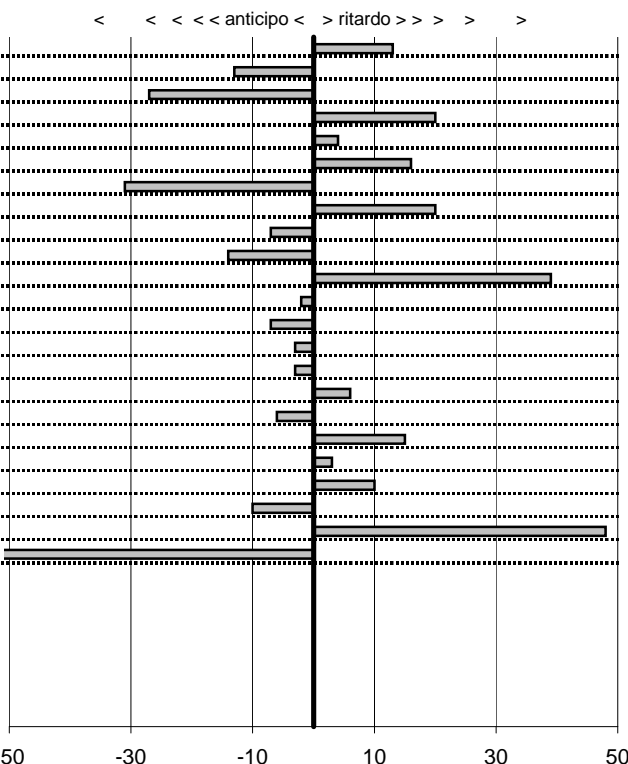

prova	t.imposto	start	stop	t.netto
PA50-Leonessa 1	0:00:07,00	10:43:16,99	10:43:24,12	0:00:07,13
PA51-Leonessa 2	0:00:06,00	10:43:24,12	10:43:29,99	0:00:05,87
PA52-Leonessa 3	0:00:07,00	10:43:29,99	10:43:36,72	0:00:06,73
PA53-Vallolina 1	0:02:58,00	10:43:36,72	10:46:34,92	0:02:58,20
PA54-Vallolina 2	0:00:05,00	10:46:34,92	10:46:39,96	0:00:05,04
PA55-Vallolina 3	0:00:07,00	10:46:39,96	10:46:47,12	0:00:07,16
PA56-Vallolina 4	0:00:07,00	10:46:47,12	10:46:53,81	0:00:06,69
PA57-Campostella 1	0:09:29,00	10:46:53,81	10:56:23,01	0:09:29,20
PA58-Campostella 2	0:00:05,00	10:56:23,01	10:56:27,94	0:00:04,93
PA59-Campostella 3	0:00:05,00	10:56:27,94	10:56:32,80	0:00:04,86
PA60-Campostella 4	0:00:05,00	10:56:32,80	10:56:38,19	0:00:05,39
PA61-Piazzale Malga 1	0:21:59,00	10:56:38,19	11:18:37,17	0:21:58,98
PA62-Piazzale Malga 2	0:00:06,00	11:18:37,17	11:18:43,10	0:00:05,93
PA63-Piazzale Malga 3	0:00:05,00	11:18:43,10	11:18:48,07	0:00:04,97
PA64-Piazzale Malga 4	0:00:05,00	11:18:48,07	11:18:53,04	0:00:04,97
PA65-Campoforogna 1	0:03:59,00	11:18:53,04	11:22:52,10	0:03:59,06
PA66-Campoforogna 2	0:00:06,00	11:22:52,10	11:22:58,04	0:00:05,94
PA67-Campoforogna 3	0:00:10,00	11:22:58,04	11:23:08,19	0:00:10,15
PA68-Campoforogna 4	0:00:06,00	11:23:08,19	11:23:14,22	0:00:06,03
PA69-Pian di Valli 1	0:02:00,00	11:23:14,22	11:25:14,32	0:02:00,10
PA70-Pian di Valli 2	0:00:10,00	11:25:14,32	11:25:24,22	0:00:09,90
PA71-Pian di Valli 3	0:00:06,00	11:25:24,22	11:25:30,70	0:00:06,48
PA72-Pian di Valli 4	0:00:09,00	11:25:30,70	11:25:38,82	0:00:08,12

SOMMA PENALITA' 1.765
MEDIA PENALITA' 24,5

ALTRE PENALITA' 0
TOTALE PENALITA' 1.765

Elaborazione dati a cura di CRONOVITERBO