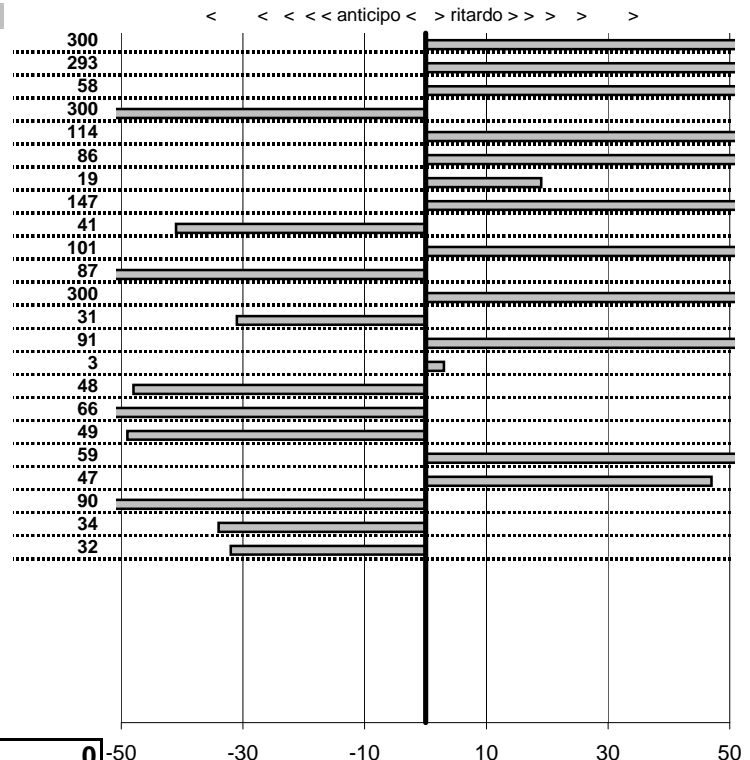

- Cronologi - Penalità - Statistiche -

GATTI E.
 LANCIAA FULVIA SPORT 1.3

24

26 in classifica

prova	t.imposto	start	stop	t.netto
PA50-Leonessa 1	0:00:07,00	10:53:17,14	10:53:27,66	0:00:10,52
PA51-Leonessa 2	0:00:06,00	10:53:27,66	10:53:36,59	0:00:08,93
PA52-Leonessa 3	0:00:07,00	10:53:36,59	10:53:44,17	0:00:07,58
PA53-Vallolina 1	0:02:58,00	10:53:44,17	10:56:04,46	0:02:20,29
PA54-Vallolina 2	0:00:05,00	10:56:04,46	10:56:10,60	0:00:06,14
PA55-Vallolina 3	0:00:07,00	10:56:10,60	10:56:18,46	0:00:07,86
PA56-Vallolina 4	0:00:07,00	10:56:18,46	10:56:25,65	0:00:07,19
PA57-Campostella 1	0:09:29,00	10:56:25,65	11:05:56,12	0:09:30,47
PA58-Campostella 2	0:00:05,00	11:05:56,12	11:06:00,71	0:00:04,59
PA59-Campostella 3	0:00:05,00	11:06:00,71	11:06:06,72	0:00:06,01
PA60-Campostella 4	0:00:05,00	11:06:06,72	11:06:10,85	0:00:04,13
PA61-Piazzale Malga 1	0:21:59,00	11:06:10,85	11:28:20,90	0:22:10,05
PA62-Piazzale Malga 2	0:00:06,00	11:28:20,90	11:28:26,59	0:00:05,69
PA63-Piazzale Malga 3	0:00:05,00	11:28:26,59	11:28:32,50	0:00:05,91
PA64-Piazzale Malga 4	0:00:05,00	11:28:32,50	11:28:37,53	0:00:05,03
PA65-Campoforogna 1	0:03:59,00	11:28:37,53	11:32:36,05	0:03:58,52
PA66-Campoforogna 2	0:00:06,00	11:32:36,05	11:32:41,39	0:00:05,34
PA67-Campoforogna 3	0:00:10,00	11:32:41,39	11:32:50,90	0:00:09,51
PA68-Campoforogna 4	0:00:06,00	11:32:50,90	11:32:57,49	0:00:06,59
PA69-Pian di Valli 1	0:02:00,00	11:32:57,49	11:34:57,96	0:02:00,47
PA70-Pian di Valli 2	0:00:10,00	11:34:57,96	11:35:07,06	0:00:09,10
PA71-Pian di Valli 3	0:00:06,00	11:35:07,06	11:35:12,72	0:00:05,66
PA72-Pian di Valli 4	0:00:09,00	11:35:12,72	11:35:21,40	0:00:08,68