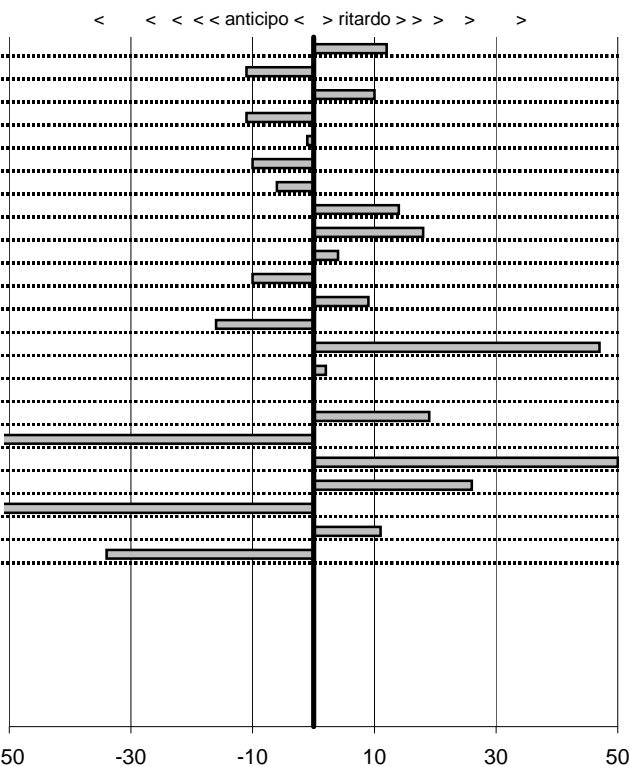

tempi e classifiche disponibili su www.cronoviterbo.net

- Cronologi - Penalità - Statistiche -

POTENZA R.
 PORSCHE 911 CARRERA

22

19 in classifica

prova	t.imposto	start	stop	t.netto
PA50-Leonessa 1	0:00:07,00	10:51:19,50	10:51:26,62	0:00:07,12
PA51-Leonessa 2	0:00:06,00	10:51:26,62	10:51:32,51	0:00:05,89
PA52-Leonessa 3	0:00:07,00	10:51:32,51	10:51:39,61	0:00:07,10
PA53-Vallolina 1	0:02:58,00	10:51:39,61	10:54:37,50	0:02:57,89
PA54-Vallolina 2	0:00:05,00	10:54:37,50	10:54:42,49	0:00:04,99
PA55-Vallolina 3	0:00:07,00	10:54:42,49	10:54:49,39	0:00:06,90
PA56-Vallolina 4	0:00:07,00	10:54:49,39	10:54:56,33	0:00:06,94
PA57-Campostella 1	0:09:29,00	10:54:56,33	11:04:25,47	0:09:29,14
PA58-Campostella 2	0:00:05,00	11:04:25,47	11:04:30,65	0:00:05,18
PA59-Campostella 3	0:00:05,00	11:04:30,65	11:04:35,69	0:00:05,04
PA60-Campostella 4	0:00:05,00	11:04:35,69	11:04:40,59	0:00:04,90
PA61-Piazzale Malga 1	0:21:59,00	11:04:40,59	11:26:39,68	0:21:59,09
PA62-Piazzale Malga 2	0:00:06,00	11:26:39,68	11:26:45,52	0:00:05,84
PA63-Piazzale Malga 3	0:00:05,00	11:26:45,52	11:26:50,99	0:00:05,47
PA64-Piazzale Malga 4	0:00:05,00	11:26:50,99	11:26:56,01	0:00:05,02
PA65-Campoforogna 1	0:03:59,00	11:26:56,01	11:30:55,01	0:03:59,00
PA66-Campoforogna 2	0:00:06,00	11:30:55,01	11:31:01,20	0:00:06,19
PA67-Campoforogna 3	0:00:10,00	11:31:01,20	11:31:10,59	0:00:09,39
PA68-Campoforogna 4	0:00:06,00	11:31:10,59	11:31:17,09	0:00:06,50
PA69-Pian di Valli 1	0:02:00,00	11:31:17,09	11:33:17,35	0:02:00,26
PA70-Pian di Valli 2	0:00:10,00	11:33:17,35	11:33:26,57	0:00:09,22
PA71-Pian di Valli 3	0:00:06,00	11:33:26,57	11:33:32,68	0:00:06,11
PA72-Pian di Valli 4	0:00:09,00	11:33:32,68	11:33:41,34	0:00:08,66