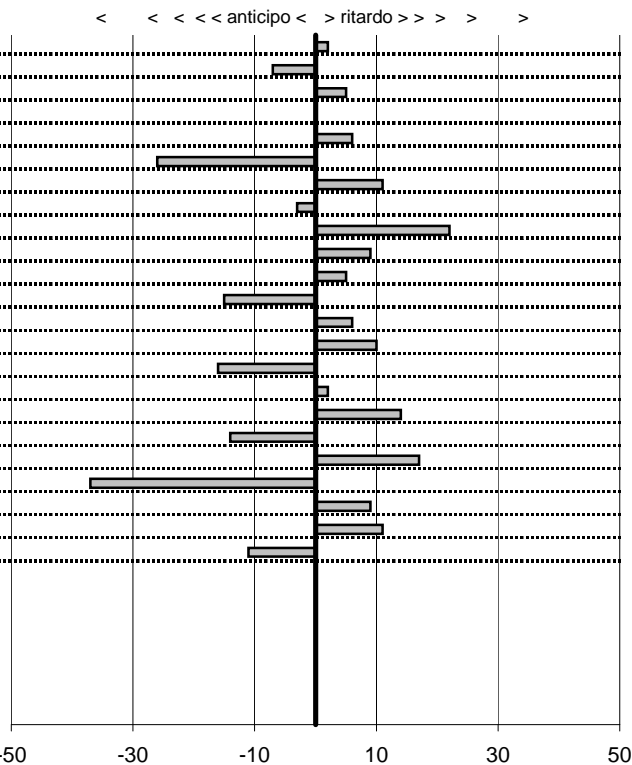

- Cronologi - Penalità - Statistiche -

PARUZZA R.
 A 112 ABARTH

15

10 in classifica

prova	t.imposto	start	stop	t.netto
PA50-Leonessa 1	0:00:07,00	10:44:20,04	10:44:27,06	0:00:07,02
PA51-Leonessa 2	0:00:06,00	10:44:27,06	10:44:32,99	0:00:05,93
PA52-Leonessa 3	0:00:07,00	10:44:32,99	10:44:40,04	0:00:07,05
PA53-Vallolina 1	0:02:58,00	10:44:40,04	10:47:38,04	0:02:58,00
PA54-Vallolina 2	0:00:05,00	10:47:38,04	10:47:43,10	0:00:05,06
PA55-Vallolina 3	0:00:07,00	10:47:43,10	10:47:49,84	0:00:06,74
PA56-Vallolina 4	0:00:07,00	10:47:49,84	10:47:56,95	0:00:07,11
PA57-Campostella 1	0:09:29,00	10:47:56,95	10:57:25,92	0:09:28,97
PA58-Campostella 2	0:00:05,00	10:57:25,92	10:57:31,14	0:00:05,22
PA59-Campostella 3	0:00:05,00	10:57:31,14	10:57:36,23	0:00:05,09
PA60-Campostella 4	0:00:05,00	10:57:36,23	10:57:41,28	0:00:05,05
PA61-Piazzale Malga 1	0:21:59,00	10:57:41,28	11:19:40,13	0:21:58,85
PA62-Piazzale Malga 2	0:00:06,00	11:19:40,13	11:19:46,19	0:00:06,06
PA63-Piazzale Malga 3	0:00:05,00	11:19:46,19	11:19:51,29	0:00:05,10
PA64-Piazzale Malga 4	0:00:05,00	11:19:51,29	11:19:56,13	0:00:04,84
PA65-Campoforogna 1	0:03:59,00	11:19:56,13	11:23:55,15	0:03:59,02
PA66-Campoforogna 2	0:00:06,00	11:23:55,15	11:24:01,29	0:00:06,14
PA67-Campoforogna 3	0:00:10,00	11:24:01,29	11:24:11,15	0:00:09,86
PA68-Campoforogna 4	0:00:06,00	11:24:11,15	11:24:17,32	0:00:06,17
PA69-Pian di Valli 1	0:02:00,00	11:24:17,32	11:26:16,95	0:01:59,63
PA70-Pian di Valli 2	0:00:10,00	11:26:16,95	11:26:27,04	0:00:10,09
PA71-Pian di Valli 3	0:00:06,00	11:26:27,04	11:26:33,15	0:00:06,11
PA72-Pian di Valli 4	0:00:09,00	11:26:33,15	11:26:42,04	0:00:08,89