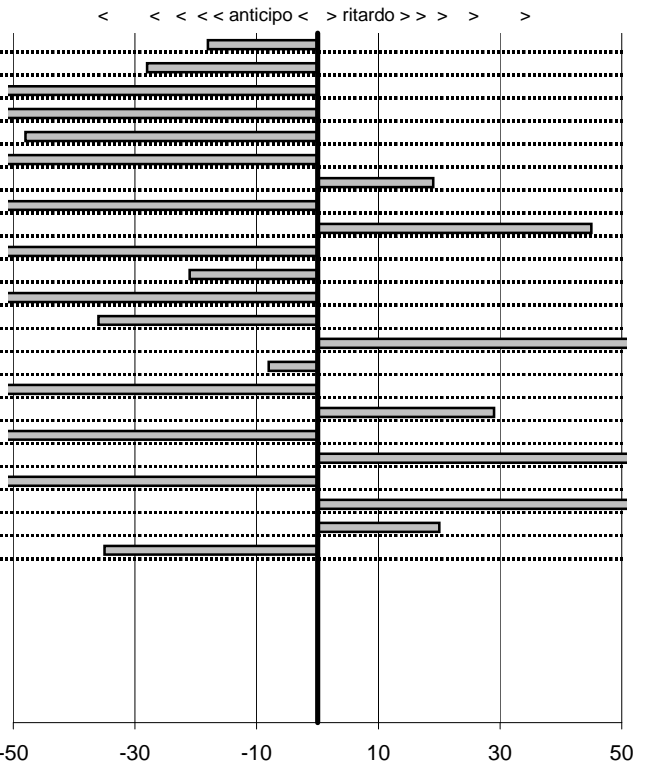

prova	t. imposto	start	stop	t. netto
PA50-Leonessa 1	0:00:07,00	10:46:24,06	10:46:30,88	0:00:06,82
PA51-Leonessa 2	0:00:06,00	10:46:30,88	10:46:36,60	0:00:05,72
PA52-Leonessa 3	0:00:07,00	10:46:36,60	10:46:42,85	0:00:06,25
PA53-Vallolina 1	0:02:58,00	10:46:42,85	10:49:40,23	0:02:57,38
PA54-Vallolina 2	0:00:05,00	10:49:40,23	10:49:44,75	0:00:04,52
PA55-Vallolina 3	0:00:07,00	10:49:44,75	10:49:50,63	0:00:05,88
PA56-Vallolina 4	0:00:07,00	10:49:50,63	10:49:57,82	0:00:07,19
PA57-Campostella 1	0:09:29,00	10:49:57,82	10:59:26,01	0:09:28,19
PA58-Campostella 2	0:00:05,00	10:59:26,01	10:59:31,46	0:00:05,45
PA59-Campostella 3	0:00:05,00	10:59:31,46	10:59:35,83	0:00:04,37
PA60-Campostella 4	0:00:05,00	10:59:35,83	10:59:40,62	0:00:04,79
PA61-Piazzale Malga 1	0:21:59,00	10:59:40,62	11:21:38,49	0:21:57,87
PA62-Piazzale Malga 2	0:00:06,00	11:21:38,49	11:21:44,13	0:00:05,64
PA63-Piazzale Malga 3	0:00:05,00	11:21:44,13	11:21:50,06	0:00:05,93
PA64-Piazzale Malga 4	0:00:05,00	11:21:50,06	11:21:54,98	0:00:04,92
PA65-Campoforogna 1	0:03:59,00	11:21:54,98	11:25:53,12	0:03:58,14
PA66-Campoforogna 2	0:00:06,00	11:25:53,12	11:25:59,41	0:00:06,29
PA67-Campoforogna 3	0:00:10,00	11:25:59,41	11:26:06,00	0:00:06,59
PA68-Campoforogna 4	0:00:06,00	11:26:06,00	11:26:13,70	0:00:07,70
PA69-Pian di Valli 1	0:02:00,00	11:26:13,70	11:28:12,99	0:01:59,29
PA70-Pian di Valli 2	0:00:10,00	11:28:12,99	11:28:23,56	0:00:10,57
PA71-Pian di Valli 3	0:00:06,00	11:28:23,56	11:28:29,76	0:00:06,20
PA72-Pian di Valli 4	0:00:09,00	11:28:29,76	11:28:38,41	0:00:08,65

SOMMA PENALITA' **4.250**
MEDIA PENALITA' **59,0**

ALTRE PENALITA' **0**
TOTALE PENALITA' **4.250**

Elaborazione dati a cura di CRONOVITERBO