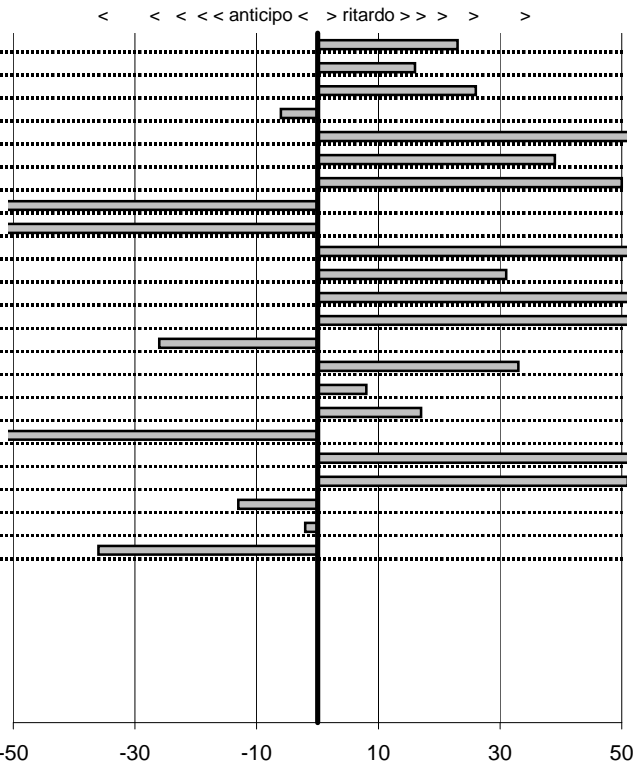

prova	t.imposto	start	stop	t.netto
PA50-Leonessa 1	0:00:07,00	11:02:22,23	11:02:29,46	0:00:07,23
PA51-Leonessa 2	0:00:06,00	11:02:29,46	11:02:35,62	0:00:06,16
PA52-Leonessa 3	0:00:07,00	11:02:35,62	11:02:42,88	0:00:07,26
PA53-Vallolina 1	0:02:58,00	11:02:42,88	11:05:40,82	0:02:57,94
PA54-Vallolina 2	0:00:05,00	11:05:40,82	11:05:46,44	0:00:05,62
PA55-Vallolina 3	0:00:07,00	11:05:46,44	11:05:53,83	0:00:07,39
PA56-Vallolina 4	0:00:07,00	11:05:53,83	11:06:01,33	0:00:07,50
PA57-Campostella 1	0:09:29,00	11:06:01,33	11:15:29,34	0:09:28,01
PA58-Campostella 2	0:00:05,00	11:15:29,34	11:15:33,13	0:00:03,79
PA59-Campostella 3	0:00:05,00	11:15:33,13	11:15:38,81	0:00:05,68
PA60-Campostella 4	0:00:05,00	11:15:38,81	11:15:44,12	0:00:05,31
PA61-Piazzale Malga 1	0:21:59,00	11:15:44,12	11:39:59,15	0:24:15,03
PA62-Piazzale Malga 2	0:00:06,00	11:39:59,15	11:40:05,67	0:00:06,52
PA63-Piazzale Malga 3	0:00:05,00	11:40:05,67	11:40:10,41	0:00:04,74
PA64-Piazzale Malga 4	0:00:05,00	11:40:10,41	11:40:15,74	0:00:05,33
PA65-Campoforogna 1	0:03:59,00	11:40:15,74	11:44:14,82	0:03:59,08
PA66-Campoforogna 2	0:00:06,00	11:44:14,82	11:44:20,99	0:00:06,17
PA67-Campoforogna 3	0:00:10,00	11:44:20,99	11:44:29,75	0:00:08,76
PA68-Campoforogna 4	0:00:06,00	11:44:29,75	11:44:37,12	0:00:07,37
PA69-Pian di Valli 1	0:02:00,00	11:44:37,12	11:46:37,63	0:02:00,51
PA70-Pian di Valli 2	0:00:10,00	11:46:37,63	11:46:47,50	0:00:09,87
PA71-Pian di Valli 3	0:00:06,00	11:46:47,50	11:46:53,48	0:00:05,98
PA72-Pian di Valli 4	0:00:09,00	11:46:53,48	11:47:02,12	0:00:08,64

SOMMA PENALITA' 4.927
MEDIA PENALITA' 68,4

ALTRE PENALITA' 0
TOTALE PENALITA' 4.927

Elaborazione dati a cura di CRONOVITERBO