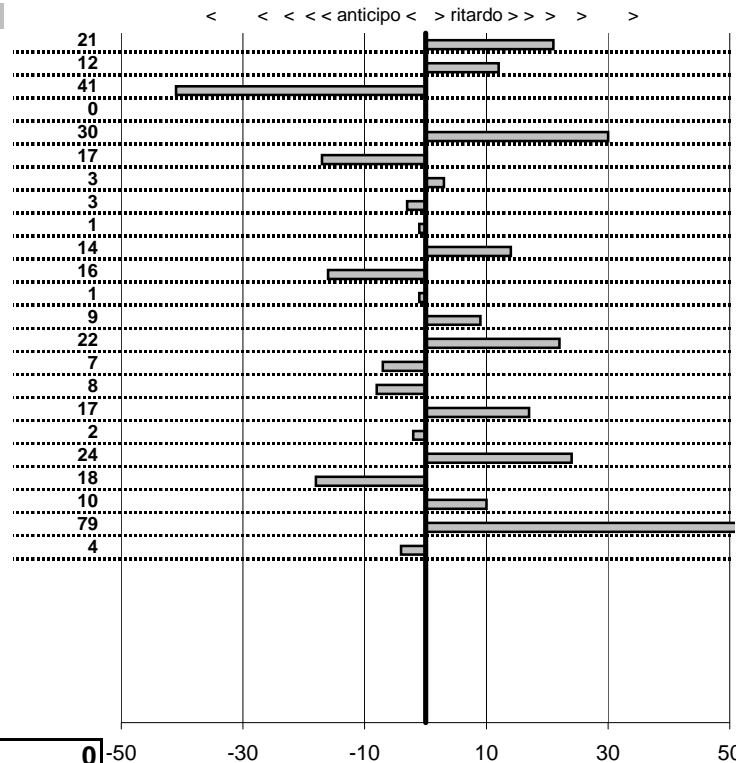

tempi e classifiche disponibili su www.cronoviterbo.net

- Cronologi - Penalità - Statistiche -

SANTALUCIA R.
INNOCENTI MINI

49

15 in classifica

prova	t.imposto	start	stop	t.netto
PA50-Leonessa 1	0:00:07,00	11:18:18,02	11:18:25,23	0:00:07,21
PA51-Leonessa 2	0:00:06,00	11:18:25,23	11:18:31,35	0:00:06,12
PA52-Leonessa 3	0:00:07,00	11:18:31,35	11:18:37,94	0:00:06,59
PA53-Vallolina 1	0:02:58,00	11:18:37,94	11:21:35,94	0:02:58,00
PA54-Vallolina 2	0:00:05,00	11:21:35,94	11:21:41,24	0:00:05,30
PA55-Vallolina 3	0:00:07,00	11:21:41,24	11:21:48,07	0:00:06,83
PA56-Vallolina 4	0:00:07,00	11:21:48,07	11:21:55,10	0:00:07,03
PA57-Campostella 1	0:09:29,00	11:21:55,10	11:31:24,07	0:09:28,97
PA58-Campostella 2	0:00:05,00	11:31:24,07	11:31:29,06	0:00:04,99
PA59-Campostella 3	0:00:05,00	11:31:29,06	11:31:34,20	0:00:05,14
PA60-Campostella 4	0:00:05,00	11:31:34,20	11:31:39,04	0:00:04,84
PA61-Piazzale Malga 1	0:21:59,00	11:31:39,04	11:53:38,03	0:21:58,99
PA62-Piazzale Malga 2	0:00:06,00	11:53:38,03	11:53:44,12	0:00:06,09
PA63-Piazzale Malga 3	0:00:05,00	11:53:44,12	11:53:49,34	0:00:05,22
PA64-Piazzale Malga 4	0:00:05,00	11:53:49,34	11:53:54,27	0:00:04,93
PA65-Campoforogna 1	0:03:59,00	11:53:54,27	11:57:53,19	0:03:58,92
PA66-Campoforogna 2	0:00:06,00	11:57:53,19	11:57:59,36	0:00:06,17
PA67-Campoforogna 3	0:00:10,00	11:57:59,36	11:58:09,34	0:00:09,98
PA68-Campoforogna 4	0:00:06,00	11:58:09,34	11:58:15,58	0:00:06,24
PA69-Pian di Valli 1	0:02:00,00	11:58:15,58	12:00:15,40	0:01:59,82
PA70-Pian di Valli 2	0:00:10,00	12:00:15,40	12:00:25,50	0:00:10,10
PA71-Pian di Valli 3	0:00:06,00	12:00:25,50	12:00:32,29	0:00:06,79
PA72-Pian di Valli 4	0:00:09,00	12:00:32,29	12:00:41,25	0:00:08,96