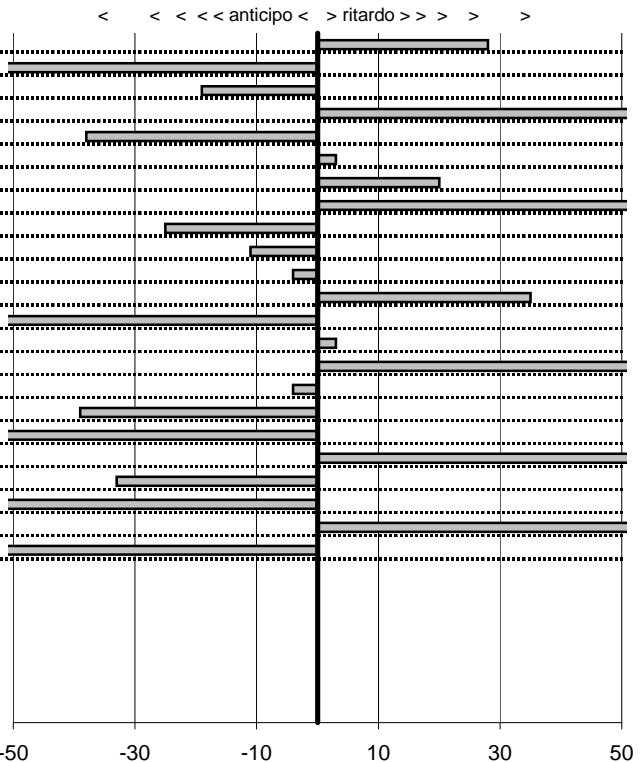

tempi e classifiche disponibili su www.cronoviterbo.net

- Cronologi - Penalità - Statistiche -

DIONISI D.
 FIAT AS X 19

40

37 in classifica

prova	t.imposto	start	stop	t.netto
PA50-Leonessa 1	0:00:07,00	11:09:12,11	11:09:19,39	0:00:07,28
PA51-Leonessa 2	0:00:06,00	11:09:19,39	11:09:24,79	0:00:05,40
PA52-Leonessa 3	0:00:07,00	11:09:24,79	11:09:31,60	0:00:06,81
PA53-Vallolina 1	0:02:58,00	11:09:31,60	11:12:30,68	0:02:59,08
PA54-Vallolina 2	0:00:05,00	11:12:30,68	11:12:35,30	0:00:04,62
PA55-Vallolina 3	0:00:07,00	11:12:35,30	11:12:42,33	0:00:07,03
PA56-Vallolina 4	0:00:07,00	11:12:42,33	11:12:49,53	0:00:07,20
PA57-Campostella 1	0:09:29,00	11:12:49,53	11:22:19,09	0:09:29,56
PA58-Campostella 2	0:00:05,00	11:22:19,09	11:22:23,84	0:00:04,75
PA59-Campostella 3	0:00:05,00	11:22:23,84	11:22:28,73	0:00:04,89
PA60-Campostella 4	0:00:05,00	11:22:28,73	11:22:33,69	0:00:04,96
PA61-Piazzale Malga 1	0:21:59,00	11:22:33,69	11:44:33,04	0:21:59,35
PA62-Piazzale Malga 2	0:00:06,00	11:44:33,04	11:44:38,19	0:00:05,15
PA63-Piazzale Malga 3	0:00:05,00	11:44:38,19	11:44:43,22	0:00:05,03
PA64-Piazzale Malga 4	0:00:05,00	11:44:43,22	11:44:48,83	0:00:05,61
PA65-Campoforogna 1	0:03:59,00	11:44:48,83	11:48:47,79	0:03:58,96
PA66-Campoforogna 2	0:00:06,00	11:48:47,79	11:48:53,40	0:00:05,61
PA67-Campoforogna 3	0:00:10,00	11:48:53,40	11:49:02,26	0:00:08,86
PA68-Campoforogna 4	0:00:06,00	11:49:02,26	11:49:09,62	0:00:07,36
PA69-Pian di Valli 1	0:02:00,00	11:49:09,62	11:51:09,29	0:01:59,67
PA70-Pian di Valli 2	0:00:10,00	11:51:09,29	11:51:18,58	0:00:09,29
PA71-Pian di Valli 3	0:00:06,00	11:51:18,58	11:51:25,16	0:00:06,58
PA72-Pian di Valli 4	0:00:09,00	11:51:25,16	11:51:33,46	0:00:08,30