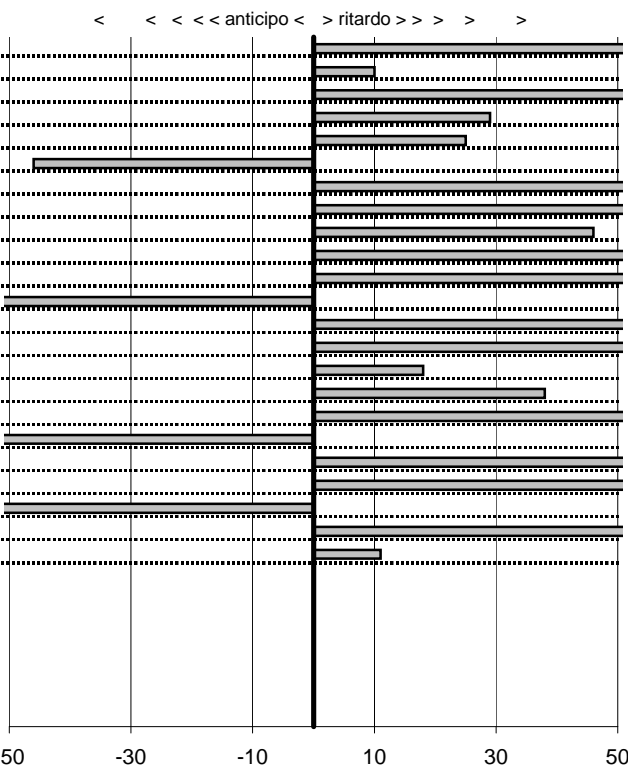

tempi e classifiche disponibili su www.cronoviterbo.net

- Cronologi - Penalità - Statistiche -

MARCHETTI F.
PORSCHE 356 T1

29

36 in classifica

prova	t.imposto	start	stop	t.netto
PA50-Leonessa 1	0:00:07,00	10:58:20,19	10:58:28,14	0:00:07,95
PA51-Leonessa 2	0:00:06,00	10:58:28,14	10:58:34,24	0:00:06,10
PA52-Leonessa 3	0:00:07,00	10:58:34,24	10:58:41,91	0:00:07,67
PA53-Vallolina 1	0:02:58,00	10:58:41,91	11:01:40,20	0:02:58,29
PA54-Vallolina 2	0:00:05,00	11:01:40,20	11:01:45,45	0:00:05,25
PA55-Vallolina 3	0:00:07,00	11:01:45,45	11:01:51,99	0:00:06,54
PA56-Vallolina 4	0:00:07,00	11:01:51,99	11:02:00,09	0:00:08,10
PA57-Campostella 1	0:09:29,00	11:02:00,09	11:11:29,67	0:09:29,58
PA58-Campostella 2	0:00:05,00	11:11:29,67	11:11:35,13	0:00:05,46
PA59-Campostella 3	0:00:05,00	11:11:35,13	11:11:41,94	0:00:06,81
PA60-Campostella 4	0:00:05,00	11:11:41,94	11:11:47,97	0:00:06,03
PA61-Piazzale Malga 1	0:21:59,00	11:11:47,97	11:33:46,17	0:21:58,20
PA62-Piazzale Malga 2	0:00:06,00	11:33:46,17	11:33:53,19	0:00:07,02
PA63-Piazzale Malga 3	0:00:05,00	11:33:53,19	11:33:58,79	0:00:05,60
PA64-Piazzale Malga 4	0:00:05,00	11:33:58,79	11:34:03,97	0:00:05,18
PA65-Campoforogna 1	0:03:59,00	11:34:03,97	11:38:03,35	0:03:59,38
PA66-Campoforogna 2	0:00:06,00	11:38:03,35	11:38:10,29	0:00:06,94
PA67-Campoforogna 3	0:00:10,00	11:38:10,29	11:38:15,92	0:00:05,63
PA68-Campoforogna 4	0:00:06,00	11:38:15,92	11:38:26,57	0:00:10,65
PA69-Pian di Valli 1	0:02:00,00	11:38:26,57	11:40:29,45	0:02:02,88
PA70-Pian di Valli 2	0:00:10,00	11:40:29,45	11:40:37,21	0:00:07,76
PA71-Pian di Valli 3	0:00:06,00	11:40:37,21	11:40:45,20	0:00:07,99
PA72-Pian di Valli 4	0:00:09,00	11:40:45,20	11:40:54,31	0:00:09,11