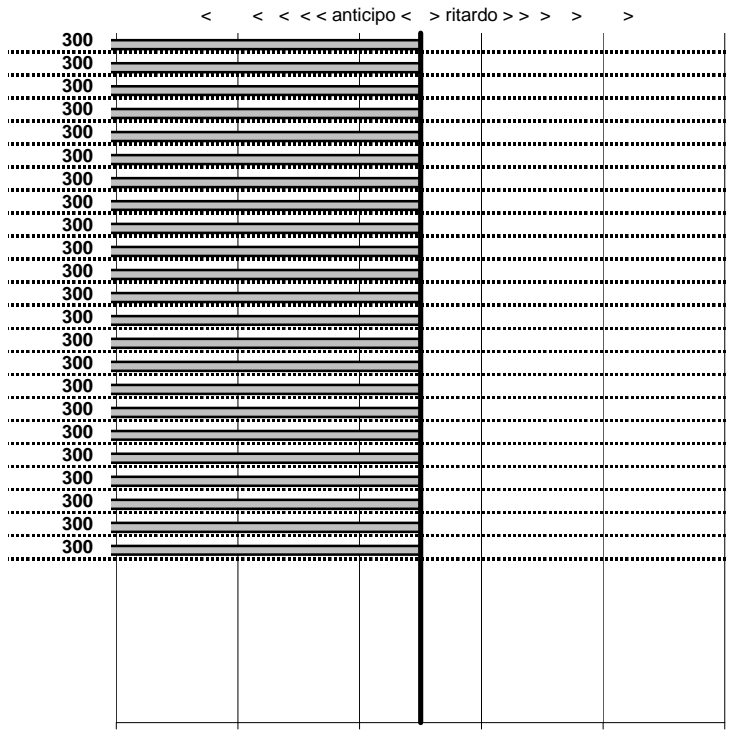

prova	t.imposto	start	stop	t.netto
PA50-Leonessa 1	0:00:07,00	00:00:00,00	00:00:00,00	0:00:00,00
PA51-Leonessa 2	0:00:06,00	00:00:00,00	00:00:00,00	0:00:00,00
PA52-Leonessa 3	0:00:07,00	00:00:00,00	00:00:00,00	0:00:00,00
PA53-Vallolina 1	0:02:58,00	00:00:00,00	00:00:00,00	0:00:00,00
PA54-Vallolina 2	0:00:05,00	00:00:00,00	00:00:00,00	0:00:00,00
PA55-Vallolina 3	0:00:07,00	00:00:00,00	00:00:00,00	0:00:00,00
PA56-Vallolina 4	0:00:07,00	00:00:00,00	00:00:00,00	0:00:00,00
PA57-Campostella 1	0:09:29,00	00:00:00,00	00:00:00,00	0:00:00,00
PA58-Campostella 2	0:00:05,00	00:00:00,00	00:00:00,00	0:00:00,00
PA59-Campostella 3	0:00:05,00	00:00:00,00	00:00:00,00	0:00:00,00
PA60-Campostella 4	0:00:05,00	00:00:00,00	00:00:00,00	0:00:00,00
PA61-Piazzale Malga 1	0:21:59,00	00:00:00,00	00:00:00,00	0:00:00,00
PA62-Piazzale Malga 2	0:00:06,00	00:00:00,00	00:00:00,00	0:00:00,00
PA63-Piazzale Malga 3	0:00:05,00	00:00:00,00	00:00:00,00	0:00:00,00
PA64-Piazzale Malga 4	0:00:05,00	00:00:00,00	00:00:00,00	0:00:00,00
PA65-Campoforogna 1	0:03:59,00	00:00:00,00	00:00:00,00	0:00:00,00
PA66-Campoforogna 2	0:00:06,00	00:00:00,00	00:00:00,00	0:00:00,00
PA67-Campoforogna 3	0:00:10,00	00:00:00,00	00:00:00,00	0:00:00,00
PA68-Campoforogna 4	0:00:06,00	00:00:00,00	00:00:00,00	0:00:00,00
PA69-Pian di Valli 1	0:02:00,00	00:00:00,00	00:00:00,00	0:00:00,00
PA70-Pian di Valli 2	0:00:10,00	00:00:00,00	00:00:00,00	0:00:00,00
PA71-Pian di Valli 3	0:00:06,00	00:00:00,00	00:00:00,00	0:00:00,00
PA72-Pian di Valli 4	0:00:09,00	00:00:00,00	00:00:00,00	0:00:00,00

SOMMA PENALITA'	0
MEDIA PENALITA'	0,0

ALTRE PENALITA'	36000
TOTALE PENALITA'	36.000

Elaborazione dati a cura di CRONOVITERBO