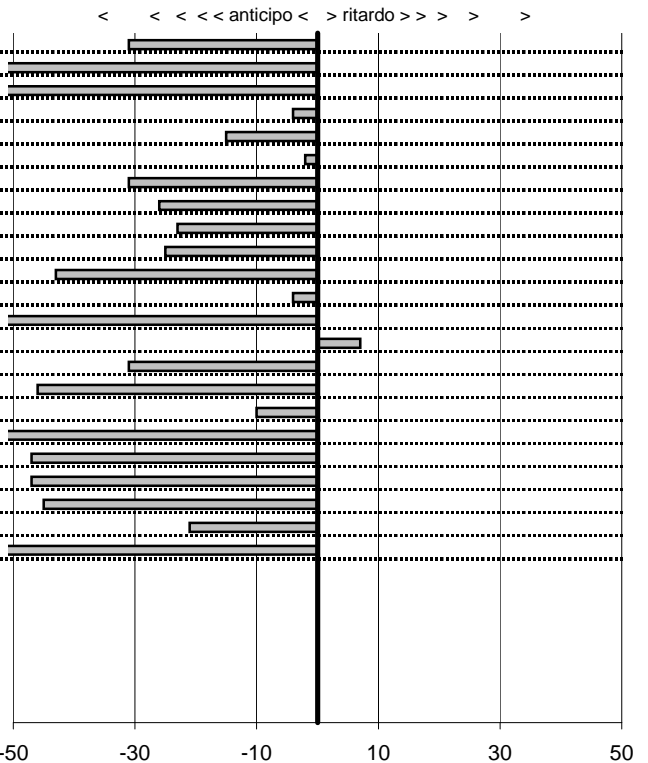

tempi e classifiche disponibili su www.cronoviterbo.net

- Cronologi - Penalità - Statistiche -

NATALE M.
MINI COOPER

32

20 in classifica

prova	t. imposto	start	stop	t. netto
PA50-Leonessa 1	0:00:07,00	11:01:19,19	11:01:25,88	0:00:06,69
PA51-Leonessa 2	0:00:06,00	11:01:25,88	11:01:31,36	0:00:05,48
PA52-Leonessa 3	0:00:07,00	11:01:31,36	11:01:37,41	0:00:06,05
PA53-Vallolina 1	0:02:58,00	11:01:37,41	11:04:35,37	0:02:57,96
PA54-Vallolina 2	0:00:05,00	11:04:35,37	11:04:40,22	0:00:04,85
PA55-Vallolina 3	0:00:07,00	11:04:40,22	11:04:47,20	0:00:06,98
PA56-Vallolina 4	0:00:07,00	11:04:47,20	11:04:53,89	0:00:06,69
PA57-Campostella 1	0:09:29,00	11:04:53,89	11:14:22,63	0:09:28,74
PA58-Campostella 2	0:00:05,00	11:14:22,63	11:14:27,40	0:00:04,77
PA59-Campostella 3	0:00:05,00	11:14:27,40	11:14:32,15	0:00:04,75
PA60-Campostella 4	0:00:05,00	11:14:32,15	11:14:36,72	0:00:04,57
PA61-Piazzale Malga 1	0:21:59,00	11:14:36,72	11:36:35,68	0:21:58,96
PA62-Piazzale Malga 2	0:00:06,00	11:36:35,68	11:36:41,16	0:00:05,48
PA63-Piazzale Malga 3	0:00:05,00	11:36:41,16	11:36:46,23	0:00:05,07
PA64-Piazzale Malga 4	0:00:05,00	11:36:46,23	11:36:50,92	0:00:04,69
PA65-Campoforogna 1	0:03:59,00	11:36:50,92	11:40:49,46	0:03:58,54
PA66-Campoforogna 2	0:00:06,00	11:40:49,46	11:40:55,36	0:00:05,90
PA67-Campoforogna 3	0:00:10,00	11:40:55,36	11:41:04,46	0:00:09,10
PA68-Campoforogna 4	0:00:06,00	11:41:04,46	11:41:09,99	0:00:05,53
PA69-Pian di Valli 1	0:02:00,00	11:41:09,99	11:43:09,52	0:01:59,53
PA70-Pian di Valli 2	0:00:10,00	11:43:09,52	11:43:19,07	0:00:09,55
PA71-Pian di Valli 3	0:00:06,00	11:43:19,07	11:43:24,86	0:00:05,79
PA72-Pian di Valli 4	0:00:09,00	11:43:24,86	11:43:33,30	0:00:08,44