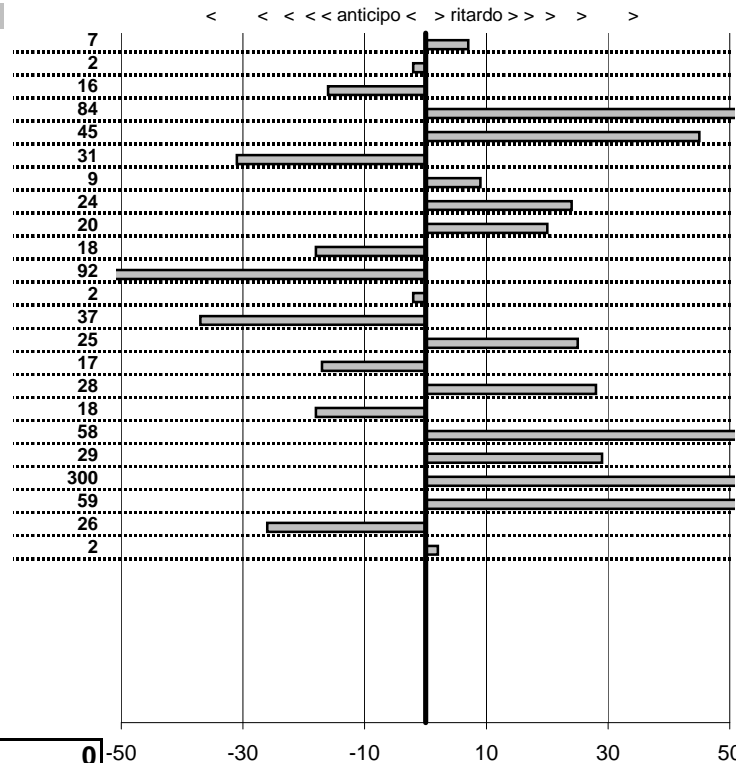

prova	t.imposto	start	stop	t.netto
PA50-Leonessa 1	0:00:07,00	10:49:14,17	10:49:21,24	0:00:07,07
PA51-Leonessa 2	0:00:06,00	10:49:21,24	10:49:27,22	0:00:05,98
PA52-Leonessa 3	0:00:07,00	10:49:27,22	10:49:34,06	0:00:06,84
PA53-Vallolina 1	0:02:58,00	10:49:34,06	10:52:32,90	0:02:58,84
PA54-Vallolina 2	0:00:05,00	10:52:32,90	10:52:38,35	0:00:05,45
PA55-Vallolina 3	0:00:07,00	10:52:38,35	10:52:45,04	0:00:06,69
PA56-Vallolina 4	0:00:07,00	10:52:45,04	10:52:52,13	0:00:07,09
PA57-Campostella 1	0:09:29,00	10:52:52,13	11:02:21,37	0:09:29,24
PA58-Campostella 2	0:00:05,00	11:02:21,37	11:02:26,57	0:00:05,20
PA59-Campostella 3	0:00:05,00	11:02:26,57	11:02:31,39	0:00:04,82
PA60-Campostella 4	0:00:05,00	11:02:31,39	11:02:35,47	0:00:04,08
PA61-Piazzale Malga 1	0:21:59,00	11:02:35,47	11:24:34,45	0:21:58,98
PA62-Piazzale Malga 2	0:00:06,00	11:24:34,45	11:24:40,08	0:00:05,63
PA63-Piazzale Malga 3	0:00:05,00	11:24:40,08	11:24:45,33	0:00:05,25
PA64-Piazzale Malga 4	0:00:05,00	11:24:45,33	11:24:50,16	0:00:04,83
PA65-Campoforogna 1	0:03:59,00	11:24:50,16	11:28:49,44	0:03:59,28
PA66-Campoforogna 2	0:00:06,00	11:28:49,44	11:28:55,26	0:00:05,82
PA67-Campoforogna 3	0:00:10,00	11:28:55,26	11:29:05,84	0:00:10,58
PA68-Campoforogna 4	0:00:06,00	11:29:05,84	11:29:12,13	0:00:06,29
PA69-Pian di Valli 1	0:02:00,00	11:29:12,13	11:31:18,77	0:02:06,64
PA70-Pian di Valli 2	0:00:10,00	11:31:18,77	11:31:29,36	0:00:10,59
PA71-Pian di Valli 3	0:00:06,00	11:31:29,36	11:31:35,10	0:00:05,74
PA72-Pian di Valli 4	0:00:09,00	11:31:35,10	11:31:44,12	0:00:09,02

SOMMA PENALITA' 4.421
MEDIA PENALITA' 61,4

ALTRE PENALITA' 0
TOTALE PENALITA' 4.421

Elaborazione dati a cura di CRONOVITERBO