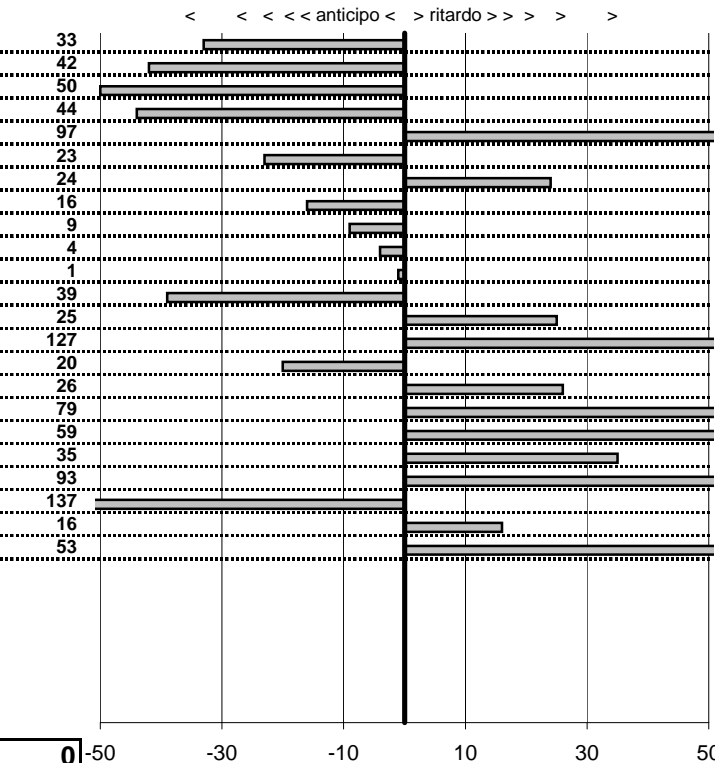

tempi e classifiche disponibili su www.cronoviterbo.net

- Cronologi - Penalità - Statistiche -

CATANESE S.
LANCIA ARDEA Ivà SERIE

18

27 in classifica

prova	t.imposto	start	stop	t.netto
PA50-Leonessa 1	0:00:07,00	10:47:16,30	10:47:22,97	0:00:06,67
PA51-Leonessa 2	0:00:06,00	10:47:22,97	10:47:28,55	0:00:05,58
PA52-Leonessa 3	0:00:07,00	10:47:28,55	10:47:35,05	0:00:06,50
PA53-Vallolina 1	0:02:58,00	10:47:35,05	10:50:32,61	0:02:57,56
PA54-Vallolina 2	0:00:05,00	10:50:32,61	10:50:38,58	0:00:05,97
PA55-Vallolina 3	0:00:07,00	10:50:38,58	10:50:45,35	0:00:06,77
PA56-Vallolina 4	0:00:07,00	10:50:45,35	10:50:52,59	0:00:07,24
PA57-Campostella 1	0:09:29,00	10:50:52,59	11:00:21,43	0:09:28,84
PA58-Campostella 2	0:00:05,00	11:00:21,43	11:00:26,34	0:00:04,91
PA59-Campostella 3	0:00:05,00	11:00:26,34	11:00:31,30	0:00:04,96
PA60-Campostella 4	0:00:05,00	11:00:31,30	11:00:36,29	0:00:04,99
PA61-Piazzale Malga 1	0:21:59,00	11:00:36,29	11:22:34,90	0:21:58,61
PA62-Piazzale Malga 2	0:00:06,00	11:22:34,90	11:22:41,15	0:00:06,25
PA63-Piazzale Malga 3	0:00:05,00	11:22:41,15	11:22:47,42	0:00:06,27
PA64-Piazzale Malga 4	0:00:05,00	11:22:47,42	11:22:52,22	0:00:04,80
PA65-Campoforogna 1	0:03:59,00	11:22:52,22	11:26:51,48	0:03:59,26
PA66-Campoforogna 2	0:00:06,00	11:26:51,48	11:26:58,27	0:00:06,79
PA67-Campoforogna 3	0:00:10,00	11:26:58,27	11:27:08,86	0:00:10,59
PA68-Campoforogna 4	0:00:06,00	11:27:08,86	11:27:15,21	0:00:06,35
PA69-Pian di Valli 1	0:02:00,00	11:27:15,21	11:29:16,14	0:02:00,93
PA70-Pian di Valli 2	0:00:10,00	11:29:16,14	11:29:24,77	0:00:08,63
PA71-Pian di Valli 3	0:00:06,00	11:29:24,77	11:29:30,93	0:00:06,16
PA72-Pian di Valli 4	0:00:09,00	11:29:30,93	11:29:40,46	0:00:09,53