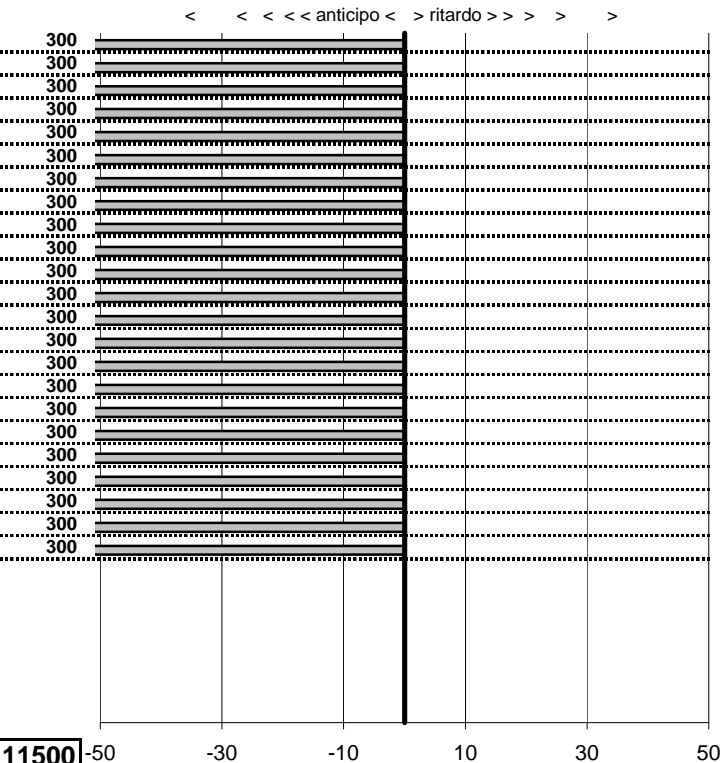

1

39 in classifica

prova	t.imposto	start	stop	t.netto
PA50-Leonessa 1	0:00:07,00	00:00:00,00	00:00:00,00	0:00:00,00
PA51-Leonessa 2	0:00:06,00	00:00:00,00	00:00:00,00	0:00:00,00
PA52-Leonessa 3	0:00:07,00	00:00:00,00	00:00:00,00	0:00:00,00
PA53-Vallolina 1	0:02:58,00	00:00:00,00	00:00:00,00	0:00:00,00
PA54-Vallolina 2	0:00:05,00	00:00:00,00	00:00:00,00	0:00:00,00
PA55-Vallolina 3	0:00:07,00	00:00:00,00	00:00:00,00	0:00:00,00
PA56-Vallolina 4	0:00:07,00	00:00:00,00	00:00:00,00	0:00:00,00
PA57-Campostella 1	0:09:29,00	00:00:00,00	00:00:00,00	0:00:00,00
PA58-Campostella 2	0:00:05,00	00:00:00,00	00:00:00,00	0:00:00,00
PA59-Campostella 3	0:00:05,00	00:00:00,00	00:00:00,00	0:00:00,00
PA60-Campostella 4	0:00:05,00	00:00:00,00	00:00:00,00	0:00:00,00
PA61-Piazzale Malga 1	0:21:59,00	00:00:00,00	00:00:00,00	0:00:00,00
PA62-Piazzale Malga 2	0:00:06,00	00:00:00,00	00:00:00,00	0:00:00,00
PA63-Piazzale Malga 3	0:00:05,00	00:00:00,00	00:00:00,00	0:00:00,00
PA64-Piazzale Malga 4	0:00:05,00	00:00:00,00	00:00:00,00	0:00:00,00
PA65-Campoforogna 1	0:03:59,00	00:00:00,00	00:00:00,00	0:00:00,00
PA66-Campoforogna 2	0:00:06,00	00:00:00,00	00:00:00,00	0:00:00,00
PA67-Campoforogna 3	0:00:10,00	00:00:00,00	00:00:00,00	0:00:00,00
PA68-Campoforogna 4	0:00:06,00	00:00:00,00	00:00:00,00	0:00:00,00
PA69-Pian di Valli 1	0:02:00,00	00:00:00,00	00:00:00,00	0:00:00,00
PA70-Pian di Valli 2	0:00:10,00	00:00:00,00	00:00:00,00	0:00:00,00
PA71-Pian di Valli 3	0:00:06,00	00:00:00,00	00:00:00,00	0:00:00,00
PA72-Pian di Valli 4	0:00:09,00	00:00:00,00	00:00:00,00	0:00:00,00