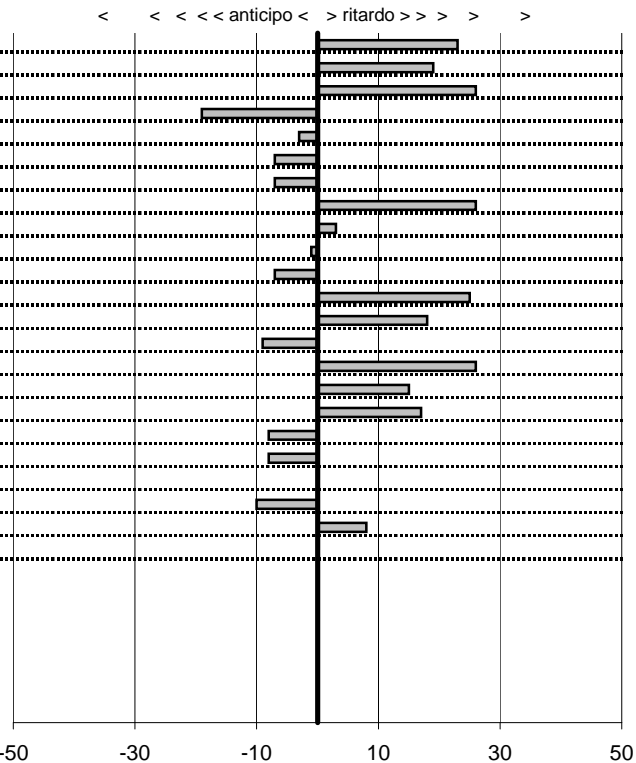

prova	t.imposto	start	stop	t.netto
PA50-Leonessa 1	0:00:07,00	10:40:13,82	10:40:21,05	0:00:07,23
PA51-Leonessa 2	0:00:06,00	10:40:21,05	10:40:27,24	0:00:06,19
PA52-Leonessa 3	0:00:07,00	10:40:27,24	10:40:34,50	0:00:07,26
PA53-Vallolina 1	0:02:58,00	10:40:34,50	10:43:32,31	0:02:57,81
PA54-Vallolina 2	0:00:05,00	10:43:32,31	10:43:37,28	0:00:04,97
PA55-Vallolina 3	0:00:07,00	10:43:37,28	10:43:44,21	0:00:06,93
PA56-Vallolina 4	0:00:07,00	10:43:44,21	10:43:51,14	0:00:06,93
PA57-Campostella 1	0:09:29,00	10:43:51,14	10:53:20,40	0:09:29,26
PA58-Campostella 2	0:00:05,00	10:53:20,40	10:53:25,43	0:00:05,03
PA59-Campostella 3	0:00:05,00	10:53:25,43	10:53:30,42	0:00:04,99
PA60-Campostella 4	0:00:05,00	10:53:30,42	10:53:35,35	0:00:04,93
PA61-Piazzale Malga 1	0:21:59,00	10:53:35,35	11:15:34,60	0:21:59,25
PA62-Piazzale Malga 2	0:00:06,00	11:15:34,60	11:15:40,78	0:00:06,18
PA63-Piazzale Malga 3	0:00:05,00	11:15:40,78	11:15:45,69	0:00:04,91
PA64-Piazzale Malga 4	0:00:05,00	11:15:45,69	11:15:50,95	0:00:05,26
PA65-Campoforogna 1	0:03:59,00	11:15:50,95	11:19:50,10	0:03:59,15
PA66-Campoforogna 2	0:00:06,00	11:19:50,10	11:19:56,27	0:00:06,17
PA67-Campoforogna 3	0:00:10,00	11:19:56,27	11:20:06,19	0:00:09,92
PA68-Campoforogna 4	0:00:06,00	11:20:06,19	11:20:12,11	0:00:05,92
PA69-Pian di Valli 1	0:02:00,00	11:20:12,11	11:22:12,11	0:02:00,00
PA70-Pian di Valli 2	0:00:10,00	11:22:12,11	11:22:22,01	0:00:09,90
PA71-Pian di Valli 3	0:00:06,00	11:22:22,01	11:22:28,09	0:00:06,08
PA72-Pian di Valli 4	0:00:09,00	11:22:28,09	11:22:37,09	0:00:09,00

SOMMA PENALITA' 872
MEDIA PENALITA' 12,1

ALTRE PENALITA' 0
TOTALE PENALITA' 872

Elaborazione dati a cura di CRONOVITERBO