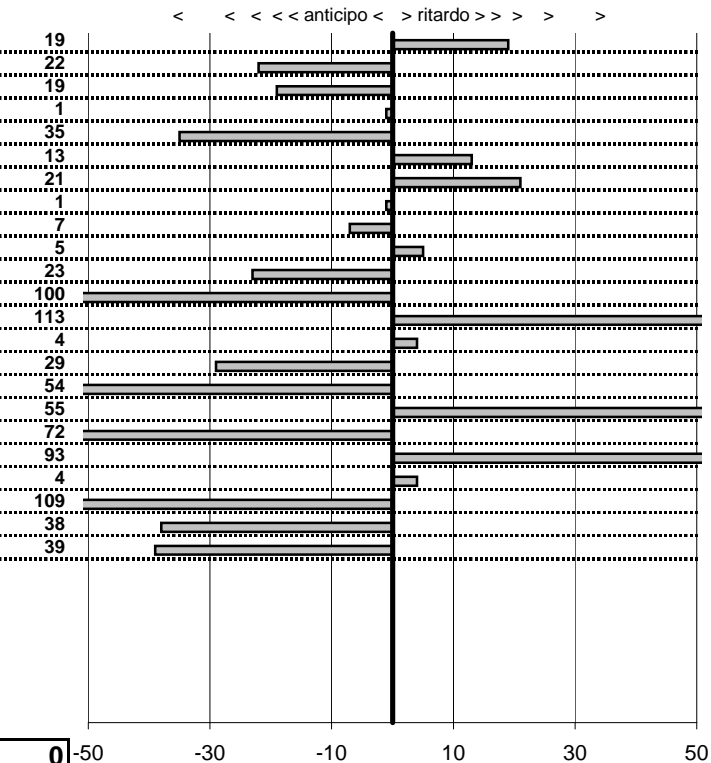

prova	t.imposto	start	stop	t.netto
PA50-Leonessa 1	0:00:07,00	10:38:20,32	10:38:27,51	0:00:07,19
PA51-Leonessa 2	0:00:06,00	10:38:27,51	10:38:33,29	0:00:05,78
PA52-Leonessa 3	0:00:07,00	10:38:33,29	10:38:40,10	0:00:06,81
PA53-Vallolina 1	0:02:58,00	10:38:40,10	10:41:38,09	0:02:57,99
PA54-Vallolina 2	0:00:05,00	10:41:38,09	10:41:42,74	0:00:04,65
PA55-Vallolina 3	0:00:07,00	10:41:42,74	10:41:49,87	0:00:07,13
PA56-Vallolina 4	0:00:07,00	10:41:49,87	10:41:57,08	0:00:07,21
PA57-Campostella 1	0:09:29,00	10:41:57,08	10:51:26,07	0:09:28,99
PA58-Campostella 2	0:00:05,00	10:51:26,07	10:51:31,00	0:00:04,93
PA59-Campostella 3	0:00:05,00	10:51:31,00	10:51:36,05	0:00:05,05
PA60-Campostella 4	0:00:05,00	10:51:36,05	10:51:40,82	0:00:04,77
PA61-Piazzale Malga 1	0:21:59,00	10:51:40,82	11:13:38,82	0:21:58,00
PA62-Piazzale Malga 2	0:00:06,00	11:13:38,82	11:13:45,95	0:00:07,13
PA63-Piazzale Malga 3	0:00:05,00	11:13:45,95	11:13:50,99	0:00:05,04
PA64-Piazzale Malga 4	0:00:05,00	11:13:50,99	11:13:55,70	0:00:04,71
PA65-Campoforogna 1	0:03:59,00	11:13:55,70	11:17:54,16	0:03:58,46
PA66-Campoforogna 2	0:00:06,00	11:17:54,16	11:18:00,71	0:00:06,55
PA67-Campoforogna 3	0:00:10,00	11:18:00,71	11:18:09,99	0:00:09,28
PA68-Campoforogna 4	0:00:06,00	11:18:09,99	11:18:16,92	0:00:06,93
PA69-Pian di Valli 1	0:02:00,00	11:18:16,92	11:20:16,96	0:02:00,04
PA70-Pian di Valli 2	0:00:10,00	11:20:16,96	11:20:25,87	0:00:08,91
PA71-Pian di Valli 3	0:00:06,00	11:20:25,87	11:20:31,49	0:00:05,62
PA72-Pian di Valli 4	0:00:09,00	11:20:31,49	11:20:40,10	0:00:08,61

SOMMA PENALITA' 4.514
MEDIA PENALITA' 62,7

ALTRE PENALITA' 0
TOTALE PENALITA' 4.514

Elaborazione dati a cura di CRONOVITERBO