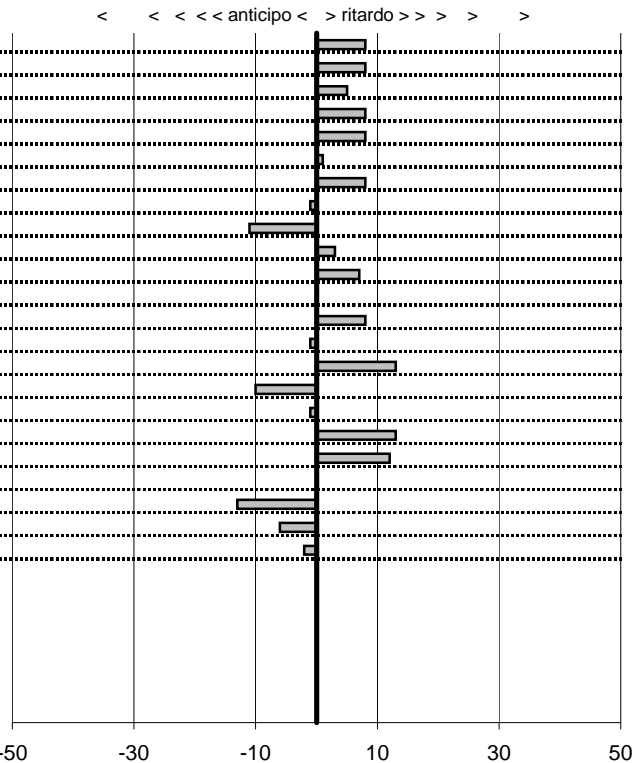

- Cronologi - Penalità - Statistiche -
MAZZELLA G.
 AUTOBIANCHI A 112 ABARTH

6

1 in classifica

prova	t.imposto	start	stop	t.netto
PA50-Leonessa 1	0:00:07,00	10:35:17,19	10:35:24,27	0:00:07,08
PA51-Leonessa 2	0:00:06,00	10:35:24,27	10:35:30,35	0:00:06,08
PA52-Leonessa 3	0:00:07,00	10:35:30,35	10:35:37,40	0:00:07,05
PA53-Vallolina 1	0:02:58,00	10:35:37,40	10:38:35,48	0:02:58,08
PA54-Vallolina 2	0:00:05,00	10:38:35,48	10:38:40,56	0:00:05,08
PA55-Vallolina 3	0:00:07,00	10:38:40,56	10:38:47,57	0:00:07,01
PA56-Vallolina 4	0:00:07,00	10:38:47,57	10:38:54,65	0:00:07,08
PA57-Campostella 1	0:09:29,00	10:38:54,65	10:48:23,64	0:09:28,99
PA58-Campostella 2	0:00:05,00	10:48:23,64	10:48:28,53	0:00:04,89
PA59-Campostella 3	0:00:05,00	10:48:28,53	10:48:33,56	0:00:05,03
PA60-Campostella 4	0:00:05,00	10:48:33,56	10:48:38,63	0:00:05,07
PA61-Piazzale Malga 1	0:21:59,00	10:48:38,63	11:10:37,63	0:21:59,00
PA62-Piazzale Malga 2	0:00:06,00	11:10:37,63	11:10:43,71	0:00:06,08
PA63-Piazzale Malga 3	0:00:05,00	11:10:43,71	11:10:48,70	0:00:04,99
PA64-Piazzale Malga 4	0:00:05,00	11:10:48,70	11:10:53,83	0:00:05,13
PA65-Campoforogna 1	0:03:59,00	11:10:53,83	11:14:52,73	0:03:58,90
PA66-Campoforogna 2	0:00:06,00	11:14:52,73	11:14:58,72	0:00:05,99
PA67-Campoforogna 3	0:00:10,00	11:14:58,72	11:15:08,85	0:00:10,13
PA68-Campoforogna 4	0:00:06,00	11:15:08,85	11:15:14,97	0:00:06,12
PA69-Pian di Valli 1	0:02:00,00	11:15:14,97	11:17:14,97	0:02:00,00
PA70-Pian di Valli 2	0:00:10,00	11:17:14,97	11:17:24,84	0:00:09,87
PA71-Pian di Valli 3	0:00:06,00	11:17:24,84	11:17:30,78	0:00:05,94
PA72-Pian di Valli 4	0:00:09,00	11:17:30,78	11:17:39,76	0:00:08,98