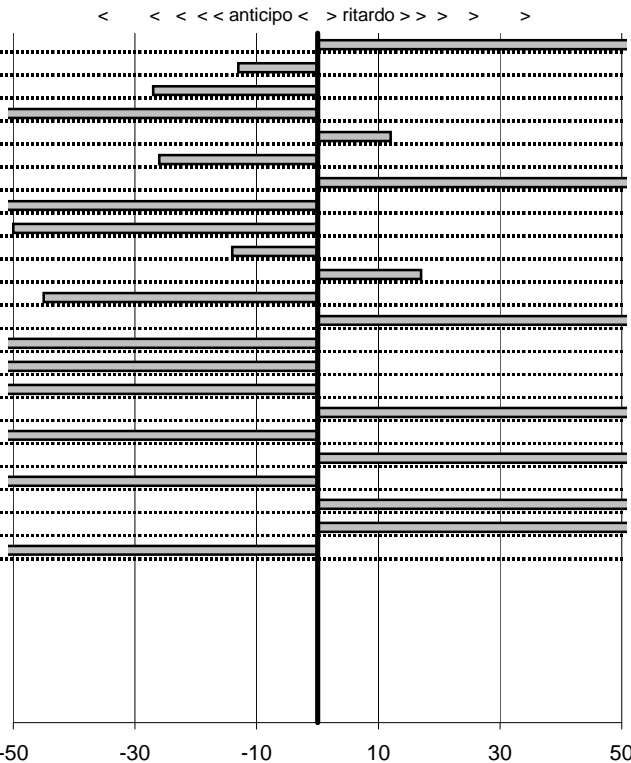

tempi e classifiche disponibili su www.cronoviterbo.net

- Cronologi - Penalità - Statistiche -

MAINAS G.
 A.R.GIULIA 1300

53

53 in classifica

prova	t.imposto	start	stop	t.netto
PA50-Leonessa 1	0:00:07,00	11:22:17,09	11:22:24,71	0:00:07,62
PA51-Leonessa 2	0:00:06,00	11:22:24,71	11:22:30,58	0:00:05,87
PA52-Leonessa 3	0:00:07,00	11:22:30,58	11:22:37,31	0:00:06,73
PA53-Vallolina 1	0:02:58,00	11:22:37,31	11:25:34,79	0:02:57,48
PA54-Vallolina 2	0:00:05,00	11:25:34,79	11:25:39,91	0:00:05,12
PA55-Vallolina 3	0:00:07,00	11:25:39,91	11:25:46,65	0:00:06,74
PA56-Vallolina 4	0:00:07,00	11:25:46,65	11:25:55,43	0:00:08,78
PA57-Campostella 1	0:09:29,00	11:25:55,43	11:35:23,83	0:09:28,40
PA58-Campostella 2	0:00:05,00	11:35:23,83	11:35:28,33	0:00:04,50
PA59-Campostella 3	0:00:05,00	11:35:28,33	11:35:33,19	0:00:04,86
PA60-Campostella 4	0:00:05,00	11:35:33,19	11:35:38,36	0:00:05,17
PA61-Piazzale Malga 1	0:21:59,00	11:35:38,36	11:57:36,91	0:21:58,55
PA62-Piazzale Malga 2	0:00:06,00	11:57:36,91	11:57:47,17	0:00:10,26
PA63-Piazzale Malga 3	0:00:05,00	11:57:47,17	11:57:50,53	0:00:03,36
PA64-Piazzale Malga 4	0:00:05,00	11:57:50,53	11:57:53,89	0:00:03,36
PA65-Campoforogna 1	0:03:59,00	11:57:53,89	12:01:51,04	0:03:57,15
PA66-Campoforogna 2	0:00:06,00	12:01:51,04	12:01:58,36	0:00:07,32
PA67-Campoforogna 3	0:00:10,00	12:01:58,36	12:02:07,60	0:00:09,24
PA68-Campoforogna 4	0:00:06,00	12:02:07,60	12:02:14,17	0:00:06,57
PA69-Pian di Valli 1	0:02:00,00	12:02:14,17	12:04:09,29	0:01:55,12
PA70-Pian di Valli 2	0:00:10,00	12:04:09,29	12:04:23,73	0:00:14,44
PA71-Pian di Valli 3	0:00:06,00	12:04:23,73	12:04:31,26	0:00:07,53
PA72-Pian di Valli 4	0:00:09,00	12:04:31,26	12:04:38,57	0:00:07,31