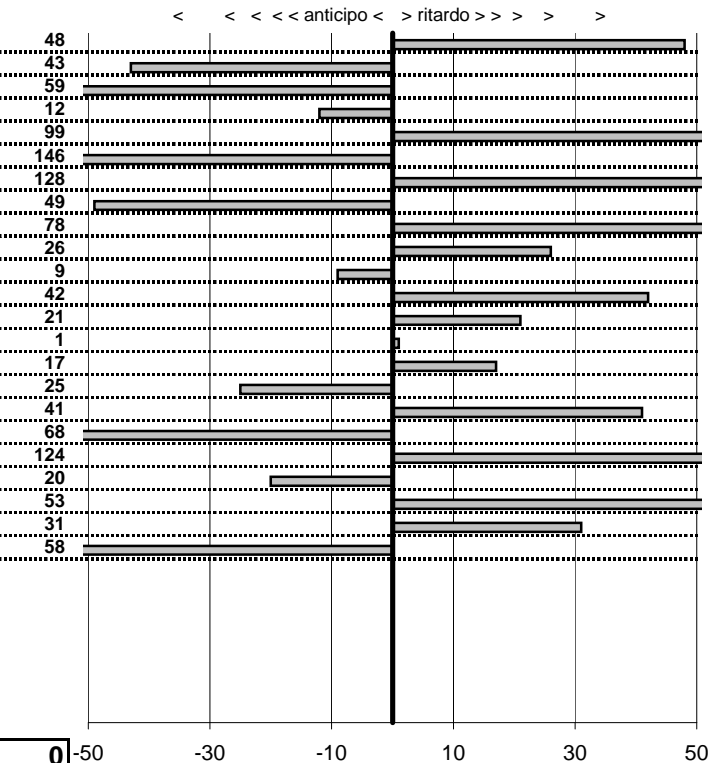

prova	t.imposto	start	stop	t.netto
PA50-Leonessa 1	0:00:07,00	10:54:19,08	10:54:26,56	0:00:07,48
PA51-Leonessa 2	0:00:06,00	10:54:26,56	10:54:32,13	0:00:05,57
PA52-Leonessa 3	0:00:07,00	10:54:32,13	10:54:38,54	0:00:06,41
PA53-Vallolina 1	0:02:58,00	10:54:38,54	10:57:36,42	0:02:57,88
PA54-Vallolina 2	0:00:05,00	10:57:36,42	10:57:42,41	0:00:05,99
PA55-Vallolina 3	0:00:07,00	10:57:42,41	10:57:47,95	0:00:05,54
PA56-Vallolina 4	0:00:07,00	10:57:47,95	10:57:56,23	0:00:08,28
PA57-Campostella 1	0:09:29,00	10:57:56,23	11:07:24,74	0:09:28,51
PA58-Campostella 2	0:00:05,00	11:07:24,74	11:07:30,52	0:00:05,78
PA59-Campostella 3	0:00:05,00	11:07:30,52	11:07:35,78	0:00:05,26
PA60-Campostella 4	0:00:05,00	11:07:35,78	11:07:40,69	0:00:04,91
PA61-Piazzale Malga 1	0:21:59,00	11:07:40,69	11:29:40,11	0:21:59,42
PA62-Piazzale Malga 2	0:00:06,00	11:29:40,11	11:29:46,32	0:00:06,21
PA63-Piazzale Malga 3	0:00:05,00	11:29:46,32	11:29:51,33	0:00:05,01
PA64-Piazzale Malga 4	0:00:05,00	11:29:51,33	11:29:56,50	0:00:05,17
PA65-Campoforogna 1	0:03:59,00	11:29:56,50	11:33:55,25	0:03:58,75
PA66-Campoforogna 2	0:00:06,00	11:33:55,25	11:34:01,66	0:00:06,41
PA67-Campoforogna 3	0:00:10,00	11:34:01,66	11:34:10,98	0:00:09,32
PA68-Campoforogna 4	0:00:06,00	11:34:10,98	11:34:18,22	0:00:07,24
PA69-Pian di Valli 1	0:02:00,00	11:34:18,22	11:36:18,02	0:01:59,80
PA70-Pian di Valli 2	0:00:10,00	11:36:18,02	11:36:28,55	0:00:10,53
PA71-Pian di Valli 3	0:00:06,00	11:36:28,55	11:36:34,86	0:00:06,31
PA72-Pian di Valli 4	0:00:09,00	11:36:34,86	11:36:43,28	0:00:08,42

SOMMA PENALITA' 5.472
MEDIA PENALITA' 76,0

ALTRE PENALITA' 0
TOTALE PENALITA' 5.472

Elaborazione dati a cura di CRONOVITERBO