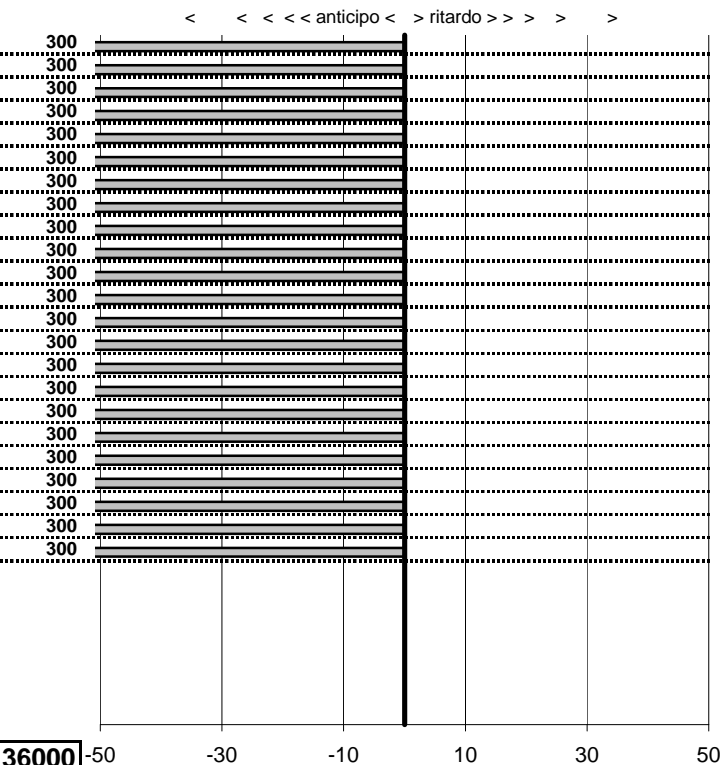

prova	t.imposto	start	stop	t.netto
PA50-Leonessa 1	0:00:07,00	00:00:00,00	00:00:00,00	0:00:00,00
PA51-Leonessa 2	0:00:06,00	00:00:00,00	00:00:00,00	0:00:00,00
PA52-Leonessa 3	0:00:07,00	00:00:00,00	00:00:00,00	0:00:00,00
PA53-Vallolina 1	0:02:58,00	00:00:00,00	00:00:00,00	0:00:00,00
PA54-Vallolina 2	0:00:05,00	00:00:00,00	00:00:00,00	0:00:00,00
PA55-Vallolina 3	0:00:07,00	00:00:00,00	00:00:00,00	0:00:00,00
PA56-Vallolina 4	0:00:07,00	00:00:00,00	00:00:00,00	0:00:00,00
PA57-Campostella 1	0:09:29,00	00:00:00,00	00:00:00,00	0:00:00,00
PA58-Campostella 2	0:00:05,00	00:00:00,00	00:00:00,00	0:00:00,00
PA59-Campostella 3	0:00:05,00	00:00:00,00	00:00:00,00	0:00:00,00
PA60-Campostella 4	0:00:05,00	00:00:00,00	00:00:00,00	0:00:00,00
PA61-Piazzale Malga 1	0:21:59,00	00:00:00,00	00:00:00,00	0:00:00,00
PA62-Piazzale Malga 2	0:00:06,00	00:00:00,00	00:00:00,00	0:00:00,00
PA63-Piazzale Malga 3	0:00:05,00	00:00:00,00	00:00:00,00	0:00:00,00
PA64-Piazzale Malga 4	0:00:05,00	00:00:00,00	00:00:00,00	0:00:00,00
PA65-Campoforogna 1	0:03:59,00	00:00:00,00	00:00:00,00	0:00:00,00
PA66-Campoforogna 2	0:00:06,00	00:00:00,00	00:00:00,00	0:00:00,00
PA67-Campoforogna 3	0:00:10,00	00:00:00,00	00:00:00,00	0:00:00,00
PA68-Campoforogna 4	0:00:06,00	00:00:00,00	00:00:00,00	0:00:00,00
PA69-Pian di Valli 1	0:02:00,00	00:00:00,00	00:00:00,00	0:00:00,00
PA70-Pian di Valli 2	0:00:10,00	00:00:00,00	00:00:00,00	0:00:00,00
PA71-Pian di Valli 3	0:00:06,00	00:00:00,00	00:00:00,00	0:00:00,00
PA72-Pian di Valli 4	0:00:09,00	00:00:00,00	00:00:00,00	0:00:00,00

SOMMA PENALITA'	0
MEDIA PENALITA'	0,0

ALTRE PENALITA'	36000
TOTALE PENALITA'	36.000

Elaborazione dati a cura di CRONOVITERBO