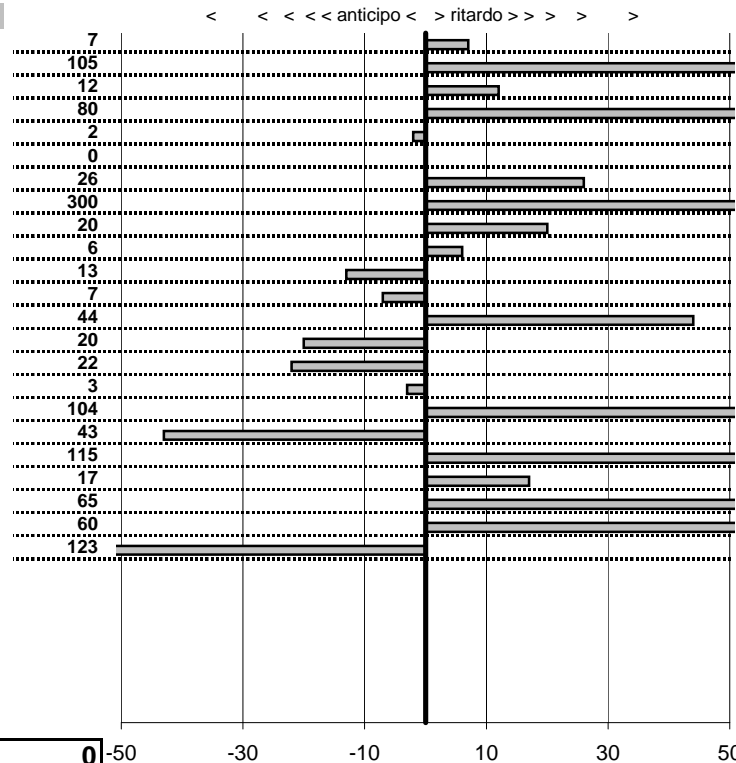

- Cronologi - Penalità - Statistiche -

PIRETTA L.
FIAT 124 SPIDER

37

30 in classifica

prova	t.imposto	start	stop	t.netto
PA50-Leonessa 1	0:00:07,00	11:06:18,66	11:06:25,73	0:00:07,07
PA51-Leonessa 2	0:00:06,00	11:06:25,73	11:06:32,78	0:00:07,05
PA52-Leonessa 3	0:00:07,00	11:06:32,78	11:06:39,90	0:00:07,12
PA53-Vallolina 1	0:02:58,00	11:06:39,90	11:09:38,70	0:02:58,80
PA54-Vallolina 2	0:00:05,00	11:09:38,70	11:09:43,68	0:00:04,98
PA55-Vallolina 3	0:00:07,00	11:09:43,68	11:09:50,68	0:00:07,00
PA56-Vallolina 4	0:00:07,00	11:09:50,68	11:09:57,94	0:00:07,26
PA57-Campostella 1	0:09:29,00	11:09:57,94	11:19:35,05	0:09:37,11
PA58-Campostella 2	0:00:05,00	11:19:35,05	11:19:40,25	0:00:05,20
PA59-Campostella 3	0:00:05,00	11:19:40,25	11:19:45,31	0:00:05,06
PA60-Campostella 4	0:00:05,00	11:19:45,31	11:19:50,18	0:00:04,87
PA61-Piazzale Malga 1	0:21:59,00	11:19:50,18	11:41:49,11	0:21:58,93
PA62-Piazzale Malga 2	0:00:06,00	11:41:49,11	11:41:55,55	0:00:06,44
PA63-Piazzale Malga 3	0:00:05,00	11:41:55,55	11:42:00,35	0:00:04,80
PA64-Piazzale Malga 4	0:00:05,00	11:42:00,35	11:42:05,13	0:00:04,78
PA65-Campoforogna 1	0:03:59,00	11:42:05,13	11:46:04,10	0:03:58,97
PA66-Campoforogna 2	0:00:06,00	11:46:04,10	11:46:11,14	0:00:07,04
PA67-Campoforogna 3	0:00:10,00	11:46:11,14	11:46:20,71	0:00:09,57
PA68-Campoforogna 4	0:00:06,00	11:46:20,71	11:46:27,86	0:00:07,15
PA69-Pian di Valli 1	0:02:00,00	11:46:27,86	11:48:28,03	0:02:00,17
PA70-Pian di Valli 2	0:00:10,00	11:48:28,03	11:48:38,68	0:00:10,65
PA71-Pian di Valli 3	0:00:06,00	11:48:38,68	11:48:45,28	0:00:06,60
PA72-Pian di Valli 4	0:00:09,00	11:48:45,28	11:48:53,05	0:00:07,77